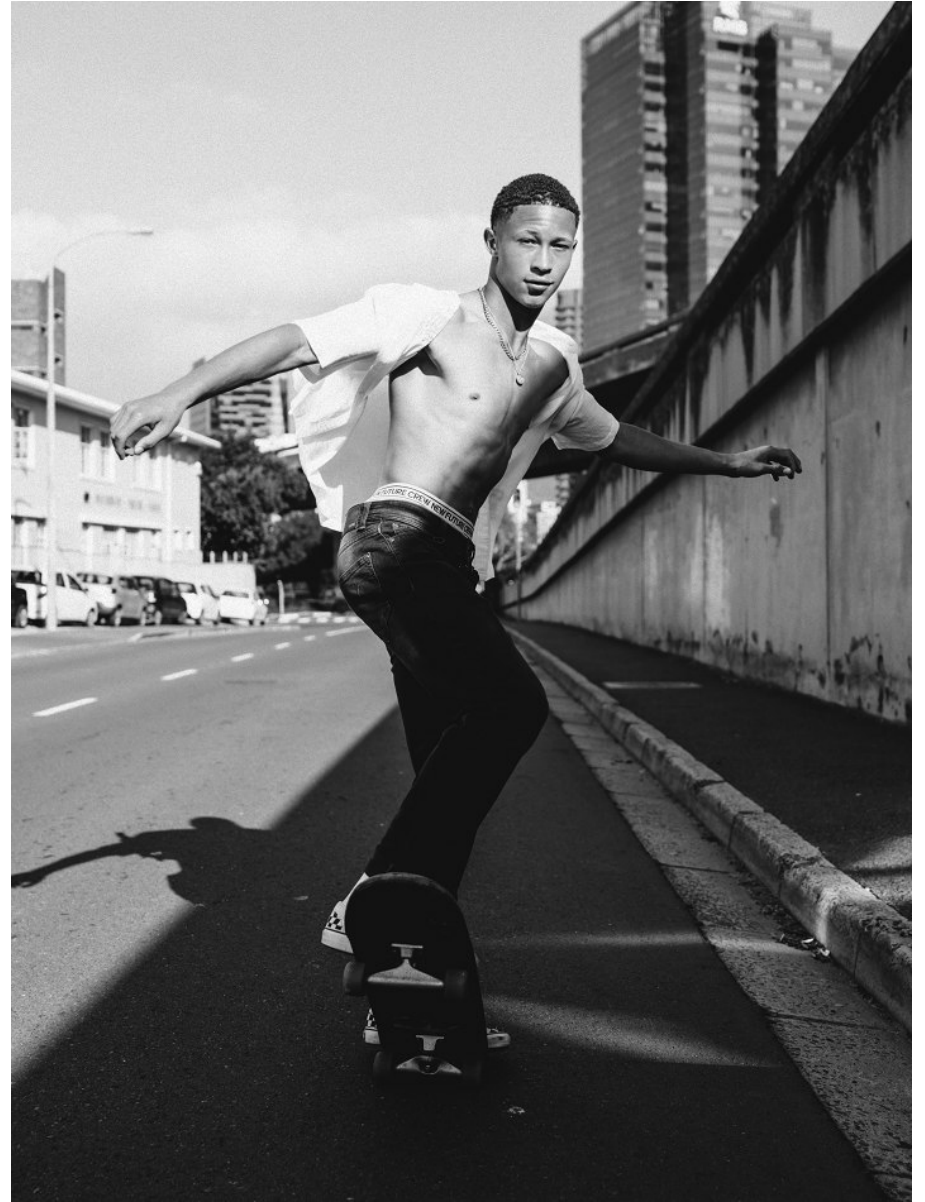

citizen
A Division Of Boss Models

GORDON RILEY

Height: 173cm Chest: 100cm Waist: 73cm Suit: 38 S Shoe: 10 UK Hair: Light Brown Eyes: Hazel

citizen
A Division Of Boss Models

GORDON RILEY

Height: 173cm Chest: 100cm Waist: 73cm Suit: 38 S Shoe: 10 UK Hair: Light Brown Eyes: Hazel

GORDON RILEY

Height: 173cm Chest: 100cm Waist: 73cm Suit: 38 S Shoe: 10 UK Hair: Light Brown Eyes: Hazel

citizen
A Division Of Boss Models

GORDON RILEY

Height: 173cm Chest: 100cm Waist: 73cm Suit: 38 S Shoe: 10 UK Hair: Light Brown Eyes: Hazel

citizen
A Division Of Boss Models

GORDON RILEY

Height: 173cm Chest: 100cm Waist: 73cm Suit: 38 S Shoe: 10 UK Hair: Light Brown Eyes: Hazel