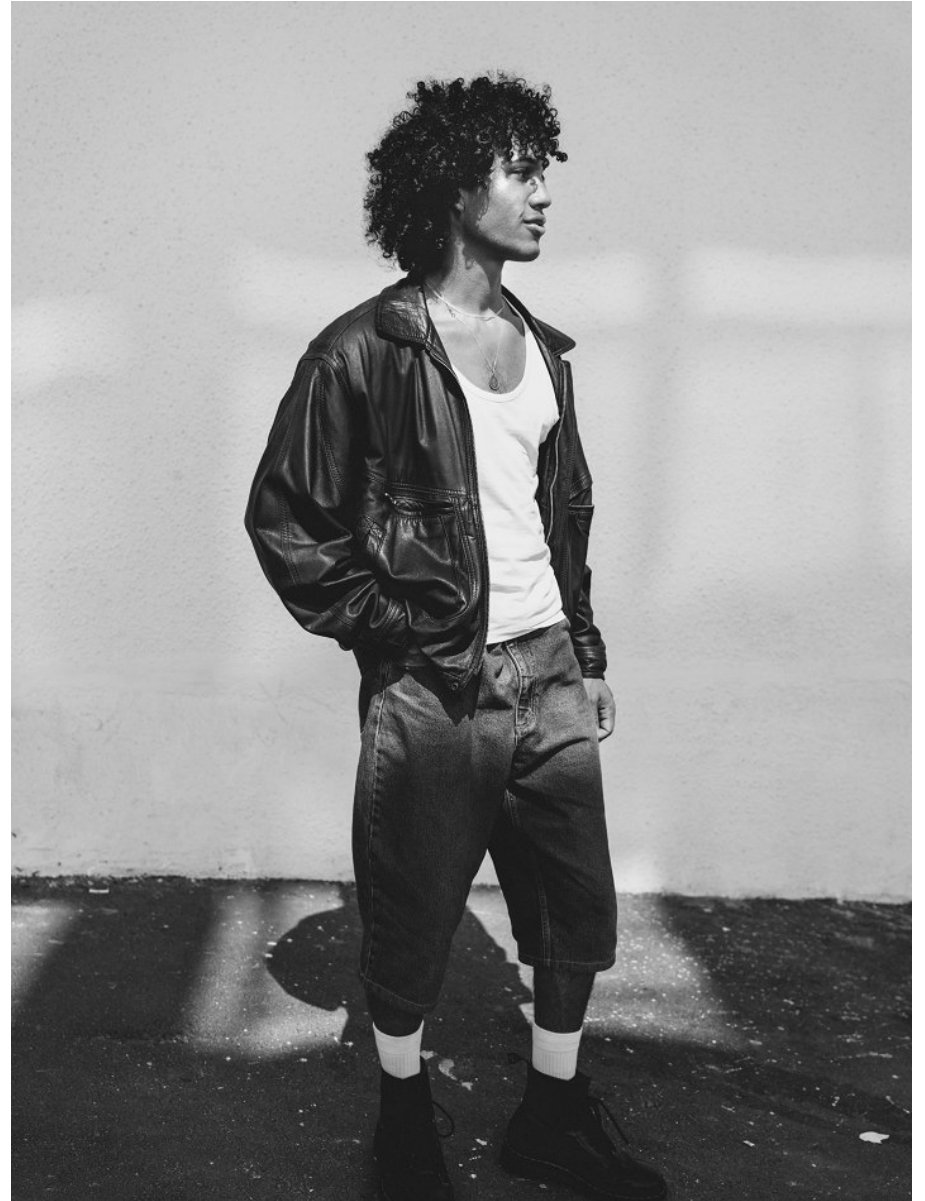

citizen
A Division Of Boss Models

SKYE SIPHO

Height: 176cm Chest: 95cm Waist: 73cm Suit: 36 R Shoe: 8.5 UK Hair: Dark Brown Eyes: Brown

citizen
A Division Of Boss Models

SKYE SIPHO

Height: 176cm Chest: 95cm Waist: 73cm Suit: 36 R Shoe: 8.5 UK Hair: Dark Brown Eyes: Brown

SKYE SIPHO

Height: 176cm Chest: 95cm Waist: 73cm Suit: 36 R Shoe: 8.5 UK Hair: Dark Brown Eyes: Brown

SKYE SIPHO

Height: 176cm Chest: 95cm Waist: 73cm Suit: 36 R Shoe: 8.5 UK Hair: Dark Brown Eyes: Brown