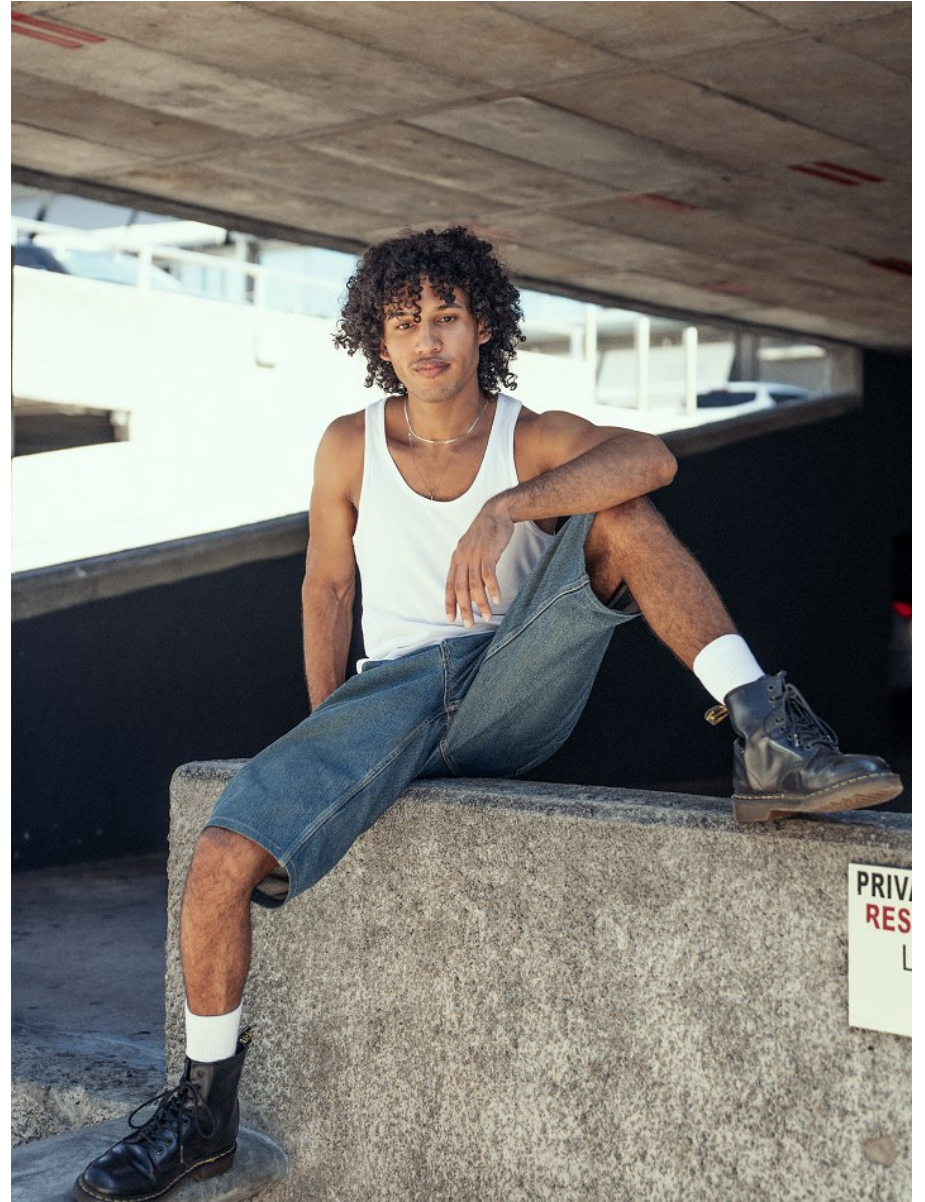

citizen
A Division Of Boss Models

SKYE SIPHO

Height: 176cm Chest: 95cm Waist: 73cm Suit: 36 R Shoe: 8.5 UK Hair: Dark Brown Eyes: Brown

citizen
A Division Of Boss Models

SKYE SIPHO

Height: 176cm Chest: 95cm Waist: 73cm Suit: 36 R Shoe: 8.5 UK Hair: Dark Brown Eyes: Brown

SKYE SIPHO

Height: 176cm Chest: 95cm Waist: 73cm Suit: 36 R Shoe: 8.5 UK Hair: Dark Brown Eyes: Brown

SKYE SIPHO

Height: 176cm Chest: 95cm Waist: 73cm Suit: 36 R Shoe: 8.5 UK Hair: Dark Brown Eyes: Brown

SKYE SIPHO

Height: 176cm Chest: 95cm Waist: 73cm Suit: 36 R Shoe: 8.5 UK Hair: Dark Brown Eyes: Brown

citizen
A Division Of Boss Models

SKYE SIPHO

Height: 176cm Chest: 95cm Waist: 73cm Suit: 36 R Shoe: 8.5 UK Hair: Dark Brown Eyes: Brown