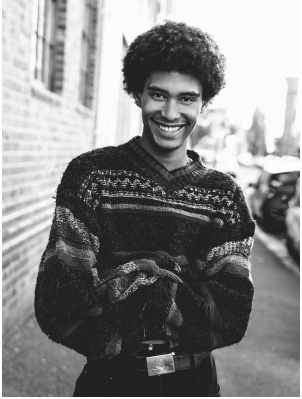

**citizen**  
*A Division Of Boss Models*

**ALONZO KEATON**

Height: 178cm Chest: 85cm Waist: 65cm Suit: 34 R Shoe: 8 UK Hair: Brown Eyes: Brown