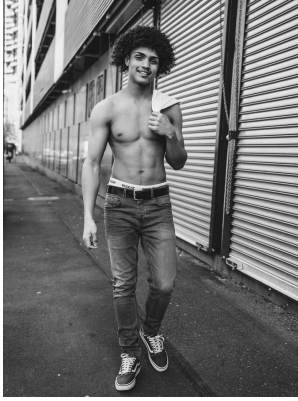

citizen
A Division Of Boss Models

KURTLEY RANDELHOFF

Height: 180cm Chest: 97cm Waist: 73cm Suit: 38 R Shoe: 9 UK Hair: Dark Brown Eyes: Hazel