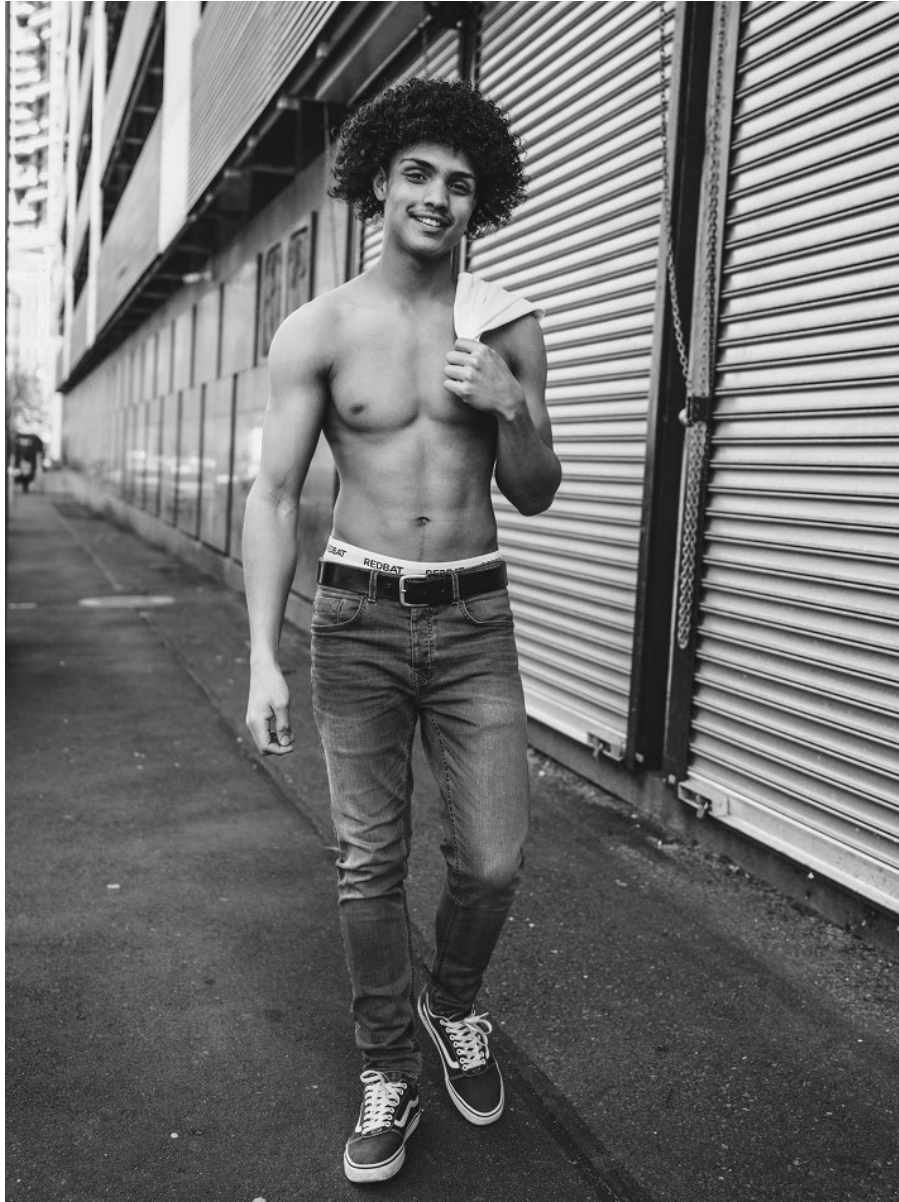

citizen
A Division Of Boss Models

KURTLEY RANDELHOFF

Height: 180cm Chest: 97cm Waist: 73cm Suit: 38 R Shoe: 9 UK Hair: Dark Brown Eyes: Hazel

citizen
A Division Of Boss Models

KURTLEY RANDELHOFF

Height: 180cm Chest: 97cm Waist: 73cm Suit: 38 R Shoe: 9 UK Hair: Dark Brown Eyes: Hazel

KURTLEY RANDELHOFF

Height: 180cm Chest: 97cm Waist: 73cm Suit: 38 R Shoe: 9 UK Hair: Dark Brown Eyes: Hazel

KURTLEY RANDELHOFF

Height: 180cm Chest: 97cm Waist: 73cm Suit: 38 R Shoe: 9 UK Hair: Dark Brown Eyes: Hazel