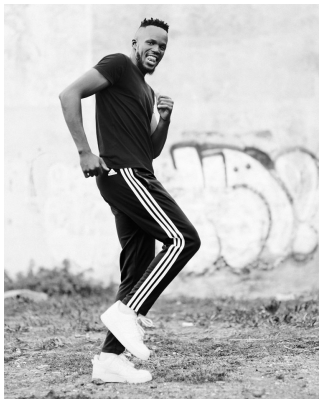

citizen
A Division Of Boss Models

SIPHUMLE "SIMBA" QANYA

Height: 180cm Chest: 99cm Waist: 86cm Suit: 39 S Shoe: 9 UK Hair: Black Eyes: Brown