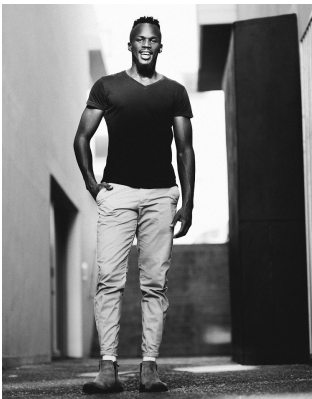

citizen
A Division Of Boss Models

SIPHUMLE "SIMBA" QANYA

Height: 180cm Chest: 99cm Waist: 86cm Suit: 39 S Shoe: 9 UK Hair: Black Eyes: Brown