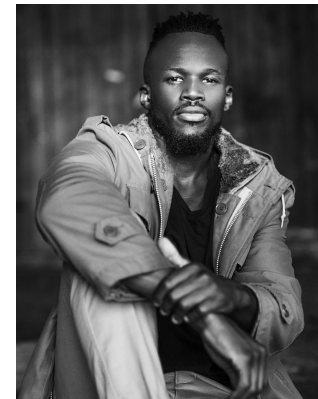

citizen
A Division Of Boss Models

SIPHUMLE "SIMBA" QANYA

Height: 180cm Chest: 99cm Waist: 86cm Suit: 39 S Shoe: 9 UK Hair: Black Eyes: Brown