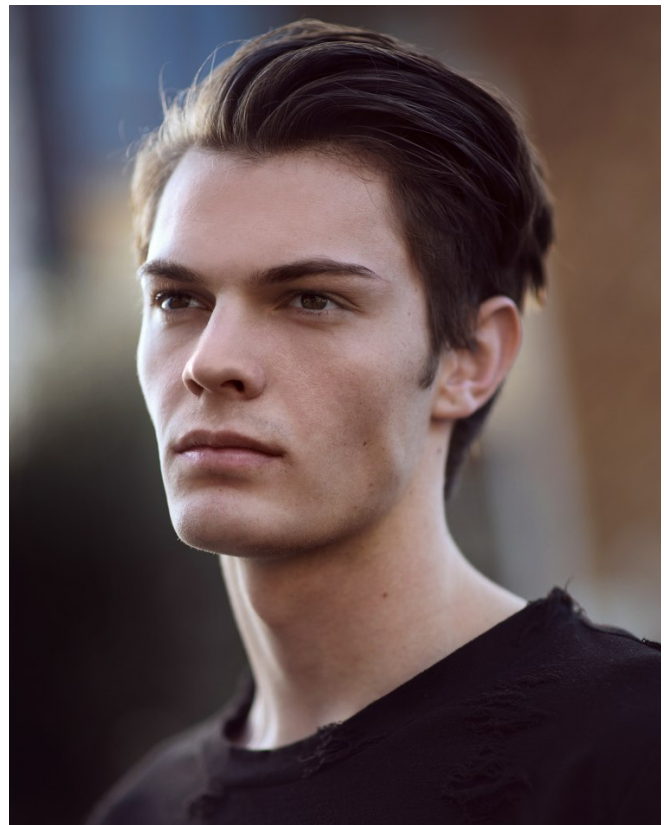

BOSS MODELS

CAPE TOWN

BLAZE THOMPSON

Height: 186cm Chest: 98cm Waist: 76cm Suit: 40 R Shoe: 10 UK Hair: Brown Eyes: Green/Brown

BOSS MODELS

CAPE TOWN

BLAZE THOMPSON

Height: 186cm Chest: 98cm Waist: 76cm Suit: 40 R Shoe: 10 UK Hair: Brown Eyes: Green/Brown