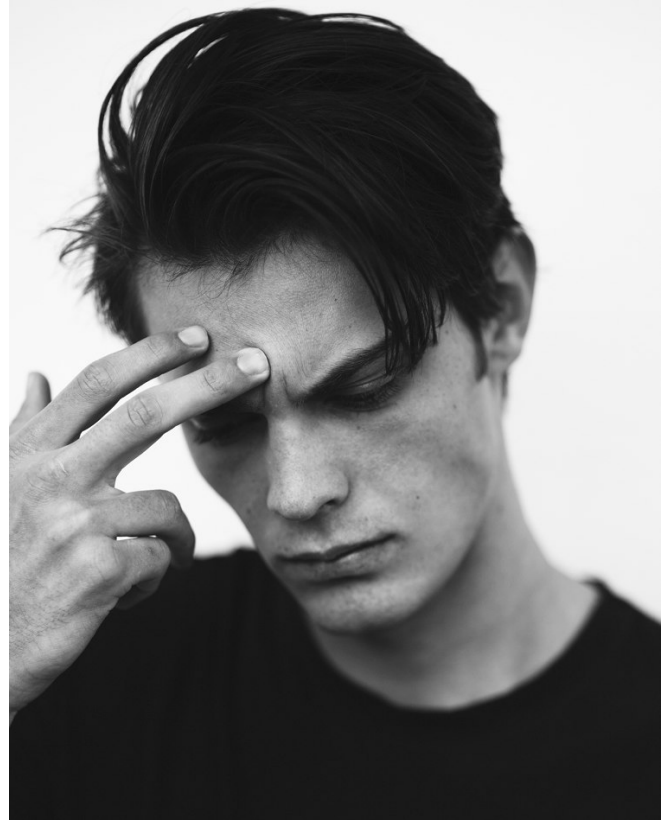

BOSS MODELS

CAPE TOWN

BLAZE THOMPSON

Height: 186cm Chest: 92cm Waist: 72cm Suit: 36 R Shoe: 10 UK Hair: Brown Eyes: Green/Brown

BOSS MODELS

CAPE TOWN

BLAZE THOMPSON

Height: 186cm Chest: 92cm Waist: 72cm Suit: 36 R Shoe: 10 UK Hair: Brown Eyes: Green/Brown

BOSS MODELS

CAPE TOWN

BLAZE THOMPSON

Height: 186cm Chest: 92cm Waist: 72cm Suit: 36 R Shoe: 10 UK Hair: Brown Eyes: Green/Brown