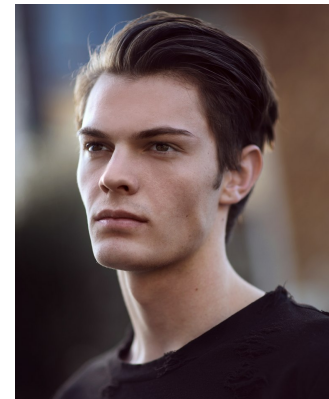

# BOSS MODELS

CAPE TOWN

## BLAZE THOMPSON

Height: 186cm Chest: 92cm Waist: 72cm Suit: 36 R Shoe: 10 UK Hair: Brown Eyes: Green/Brown