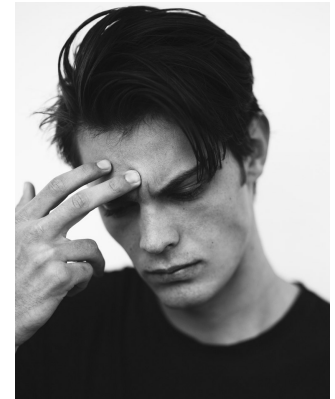

BOSS MODELS

CAPE TOWN

BLAZE THOMPSON

Height: 186cm Chest: 98cm Waist: 76cm Suit: 40 R Shoe: 10 UK Hair: Brown Eyes: Green/Brown