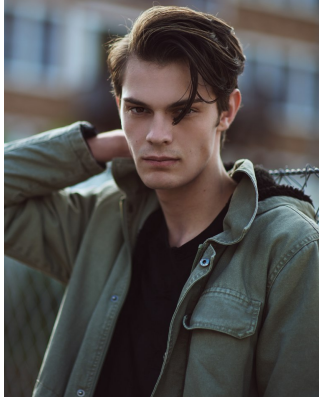

BOSS MODELS

CAPE TOWN

BLAZE THOMPSON

Height: 186cm Chest: 98cm Waist: 76cm Suit: 40 R Shoe: 10 UK Hair: Brown Eyes: Green/Brown