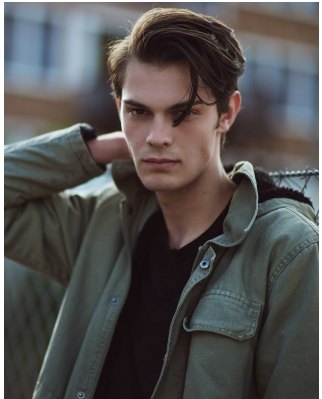

BOSS MODELS

CAPE TOWN

BLAZE THOMPSON

Height: 186cm Chest: 98cm Waist: 76cm Suit: 40 R Shoe: 10 UK Hair: Brown Eyes: Green/Brown