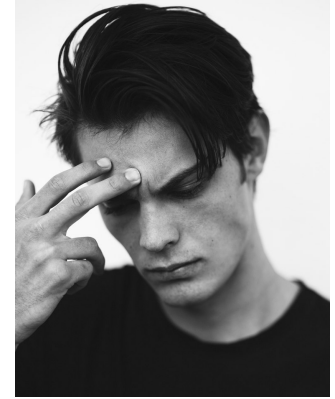

BOSS MODELS

CAPE TOWN

BLAZE THOMPSON

Height: 186cm Chest: 98cm Waist: 76cm Suit: 40 R Shoe: 10 UK Hair: Brown Eyes: Green/Brown