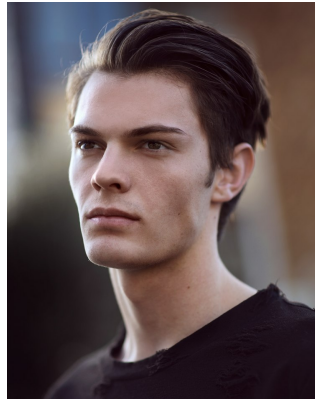

BOSS MODELS

CAPE TOWN

BLAZE THOMPSON

Height: 186cm Chest: 98cm Waist: 76cm Suit: 40 R Shoe: 10 UK Hair: Brown Eyes: Green/Brown