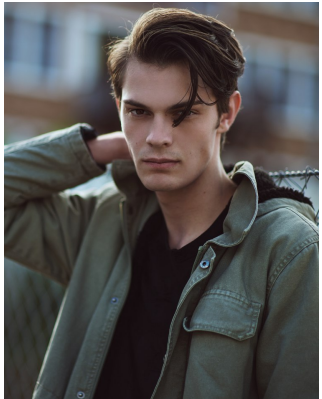

# BOSS MODELS

CAPE TOWN

## BLAZE THOMPSON

Height: 186cm Chest: 92cm Waist: 72cm Suit: 36 R Shoe: 10 UK Hair: Brown Eyes: Green/Brown