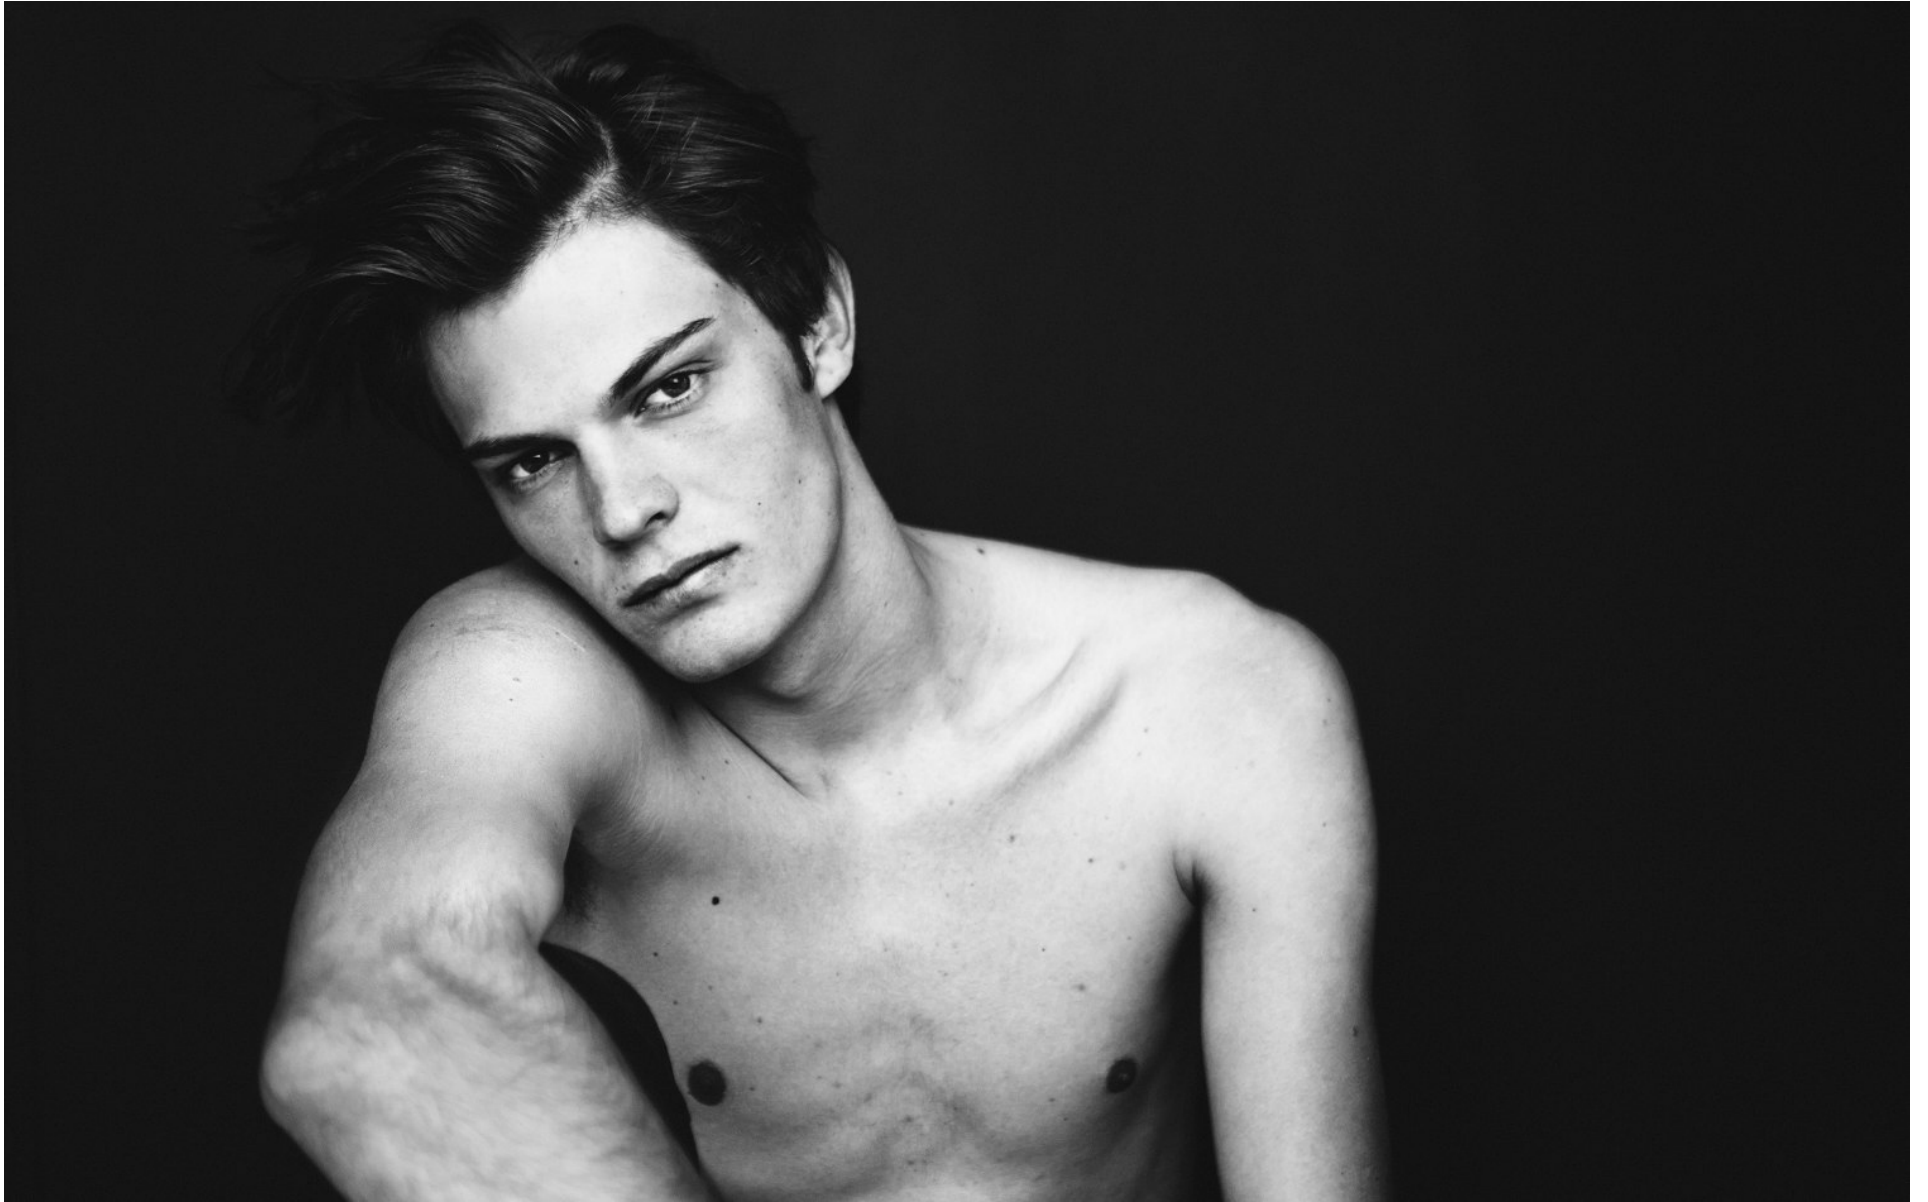

# BOSS MODELS

CAPE TOWN

BLAZE THOMPSON

Height: 186cm Chest: 92cm Waist: 72cm Suit: 36 R Shoe: 10 UK Hair: Brown Eyes: Green/Brown

# BOSS MODELS

CAPE TOWN

**BLAZE THOMPSON**

Height: 186cm Chest: 92cm Waist: 72cm Suit: 36 R Shoe: 10 UK Hair: Brown Eyes: Green/Brown