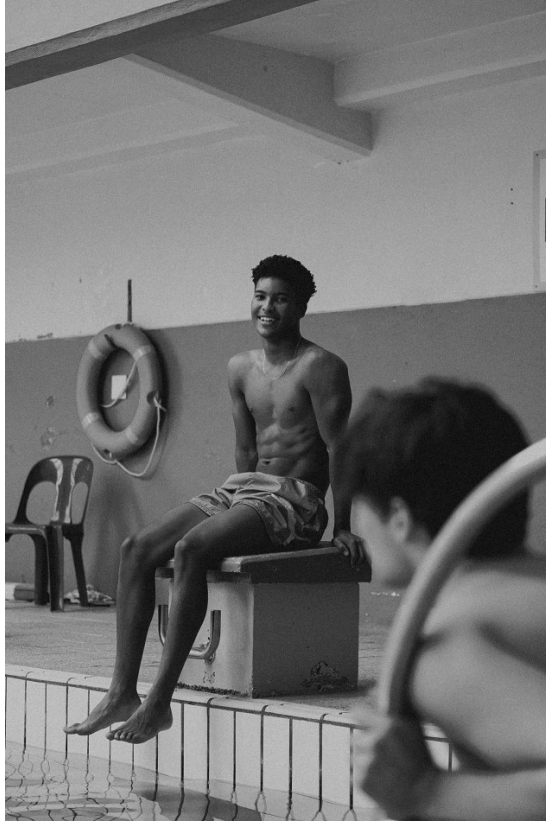

BOSS MODELS

CAPE TOWN

ENZO MANGANYI

Height: 184cm Chest: 99cm Waist: 73cm Suit: 38 R Shoe: 11 UK Hair: Black Eyes: Brown

BOSS MODELS

CAPE TOWN

ENZO MANGANYI

Height: 184cm Chest: 99cm Waist: 73cm Suit: 38 R Shoe: 11 UK Hair: Black Eyes: Brown