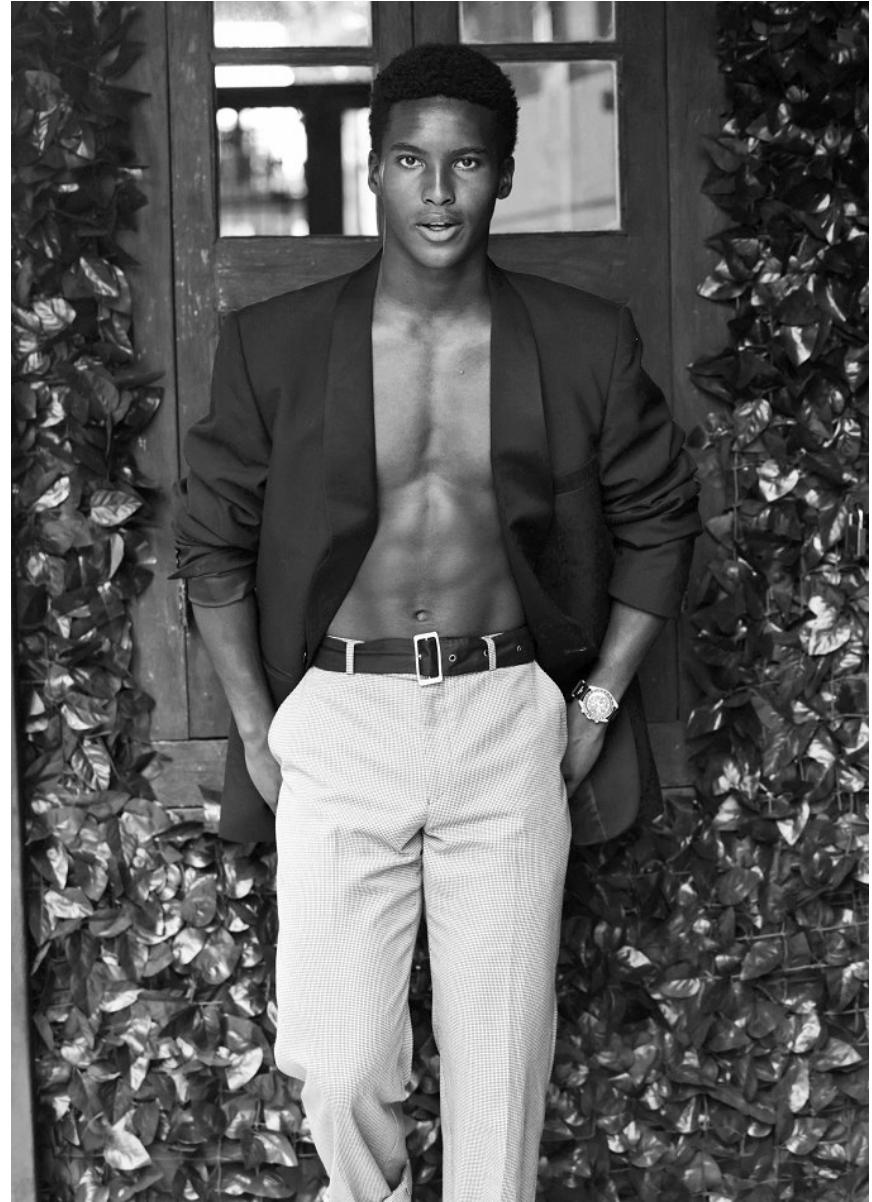

BOSS MODELS

CAPE TOWN

ENZO MANGANYI

Height: 184cm Chest: 99cm Waist: 73cm Suit: 38 R Shoe: 11 UK Hair: Black Eyes: Brown