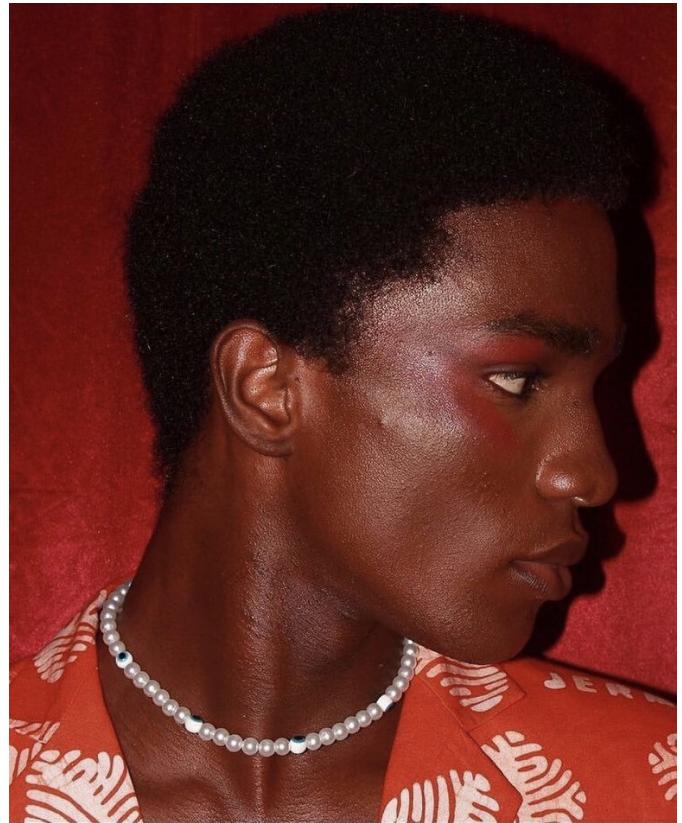

BOSS MODELS

CAPE TOWN

NANA KORANKYE

Chest: 93cm Waist: 78cm Suit: 37 R Shoe: 9 UK Hair: Black Eyes: Brown

BOSS MODELS

CAPE TOWN

NANA KORANKYE

Chest: 93cm Waist: 78cm Suit: 37 R Shoe: 9 UK Hair: Black Eyes: Brown