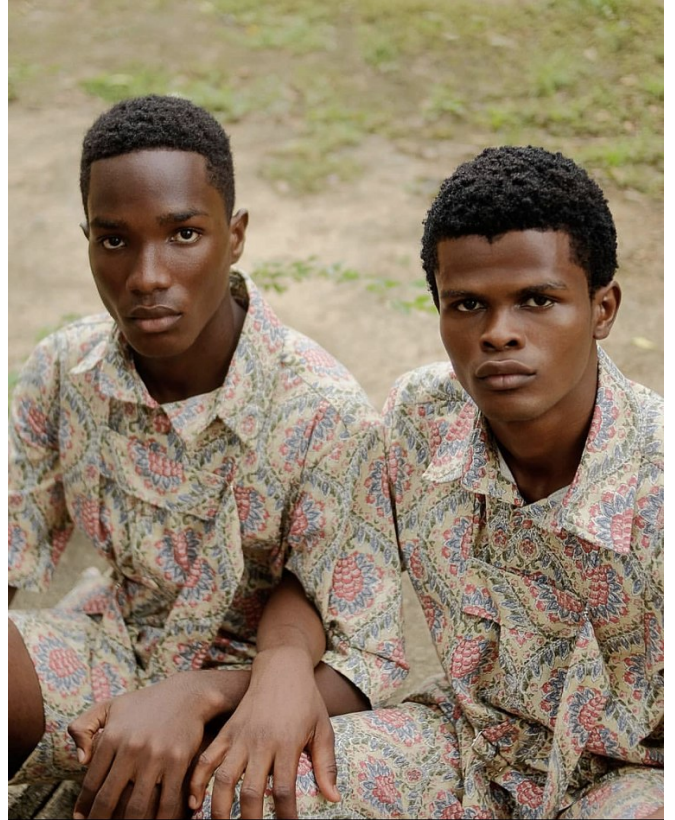

BOSS MODELS

CAPE TOWN

NANA KORANKYE

Chest: 93cm Waist: 78cm Suit: 37 R Shoe: 9 UK Hair: Black Eyes: Brown

BOSS MODELS

CAPE TOWN

NANA KORANKYE

Chest: 93cm Waist: 78cm Suit: 37 R Shoe: 9 UK Hair: Black Eyes: Brown