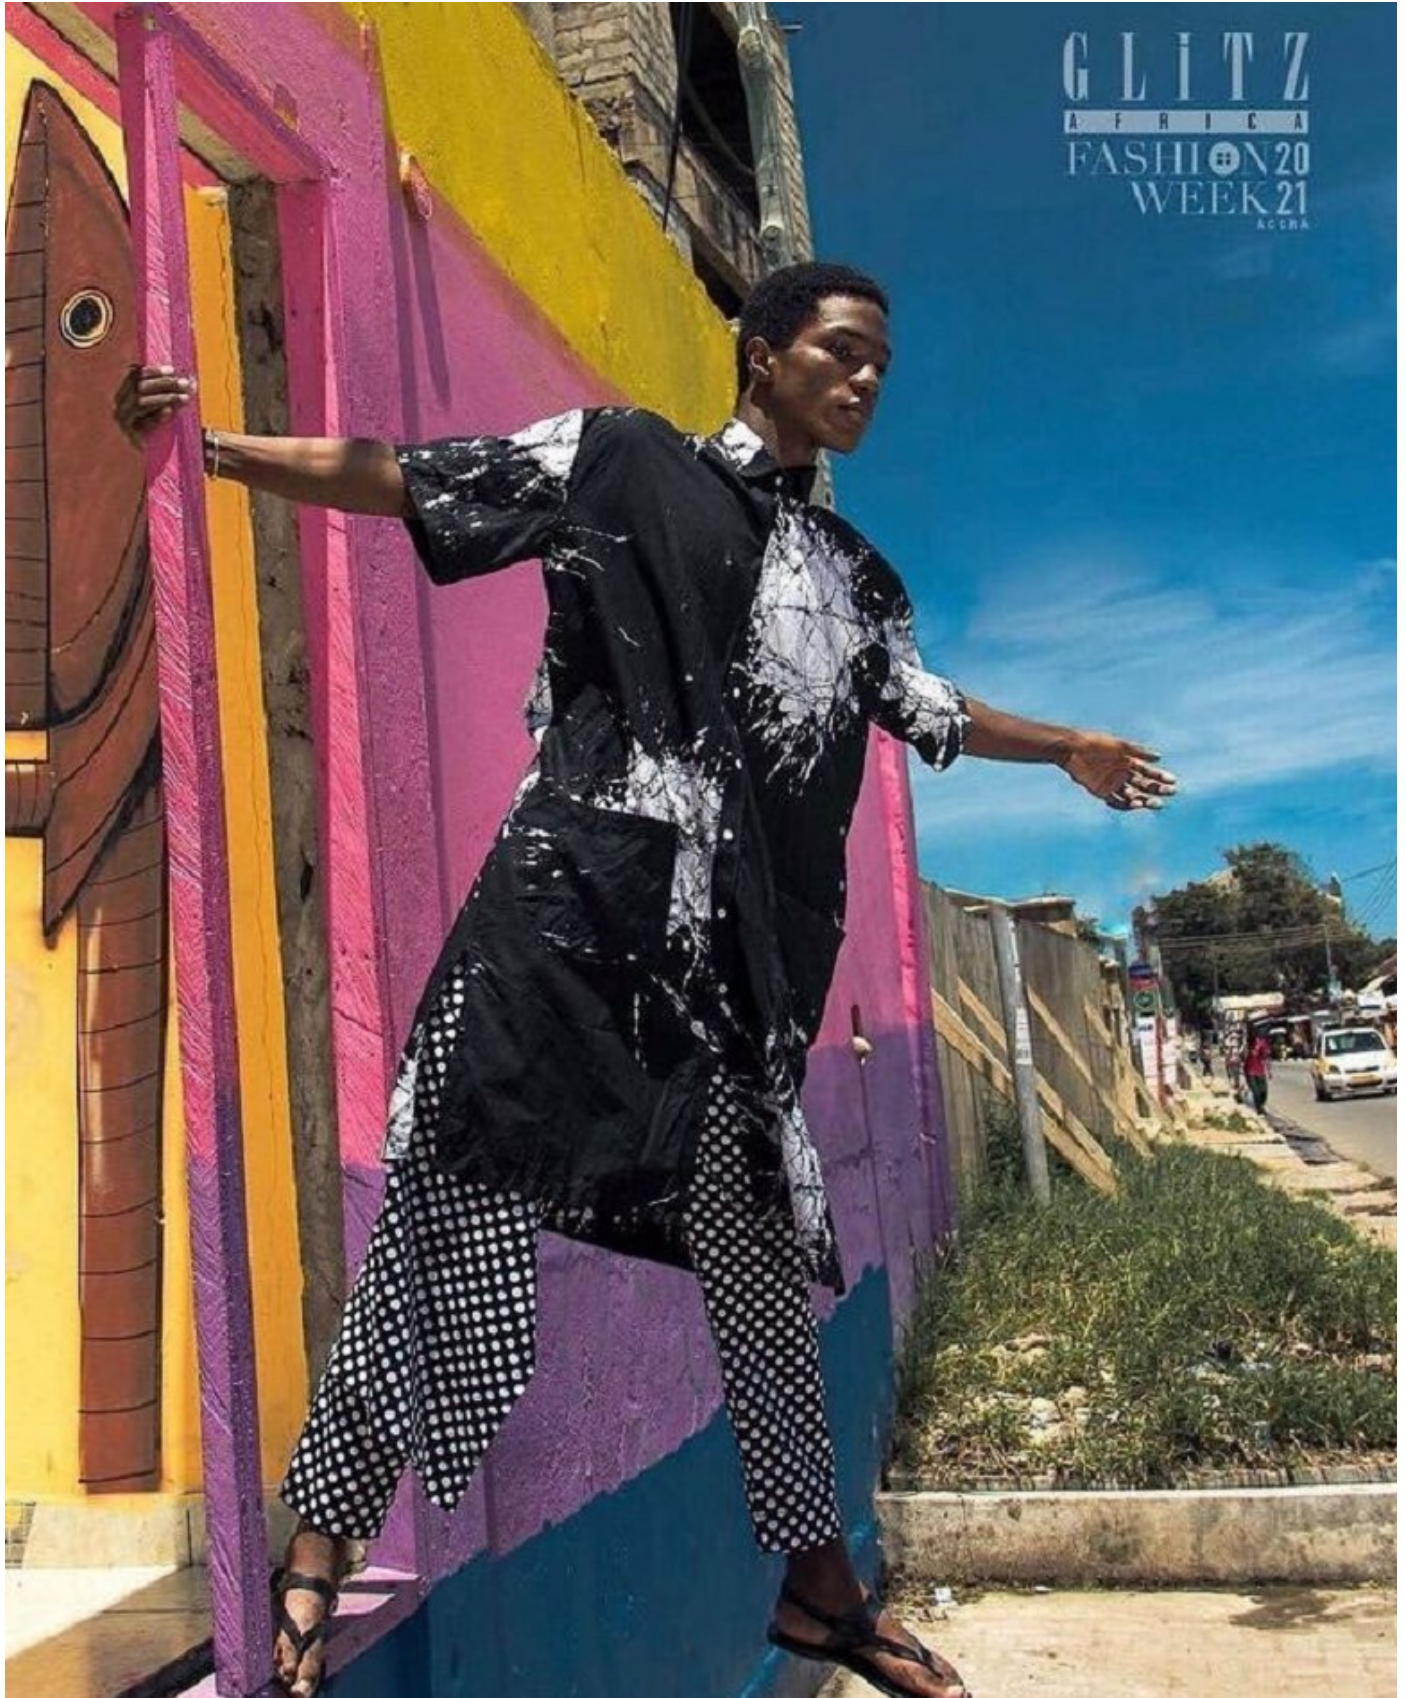

BOSS MODELS

CAPE TOWN

NANA KORANKYE

Chest: 93cm Waist: 78cm Suit: 37 R Shoe: 9 UK Hair: Black Eyes: Brown

BOSS MODELS

CAPE TOWN

NANA KORANKYE

Chest: 93cm Waist: 78cm Suit: 37 R Shoe: 9 UK Hair: Black Eyes: Brown

BOSS MODELS

CAPE TOWN

NANA KORANKYE

Chest: 93cm Waist: 78cm Suit: 37 R Shoe: 9 UK Hair: Black Eyes: Brown

BOSS MODELS

CAPE TOWN

LARRY JAY
GHANA

NANA KORANKYE

Chest: 93cm Waist: 78cm Suit: 37 R Shoe: 9 UK Hair: Black Eyes: Brown

BOSS MODELS

CAPE TOWN

NANA KORANKYE

Chest: 93cm Waist: 78cm Suit: 37 R Shoe: 9 UK Hair: Black Eyes: Brown