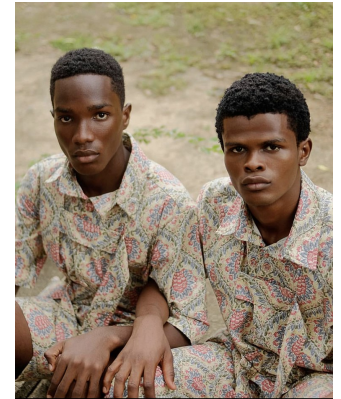

BOSS MODELS

CAPE TOWN

NANA KORANKYE

Chest: 93cm Waist: 78cm Suit: 37 R Shoe: 9 UK Hair: Black Eyes: Brown