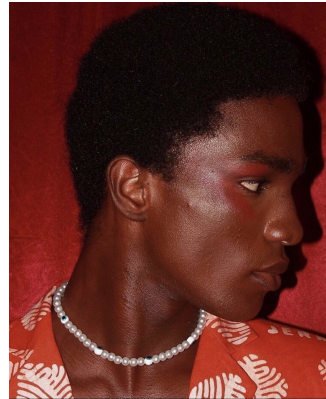

BOSS MODELS

CAPE TOWN

NANA KORANKYE

Chest: 93cm Waist: 78cm Suit: 37 R Shoe: 9 UK Hair: Black Eyes: Brown