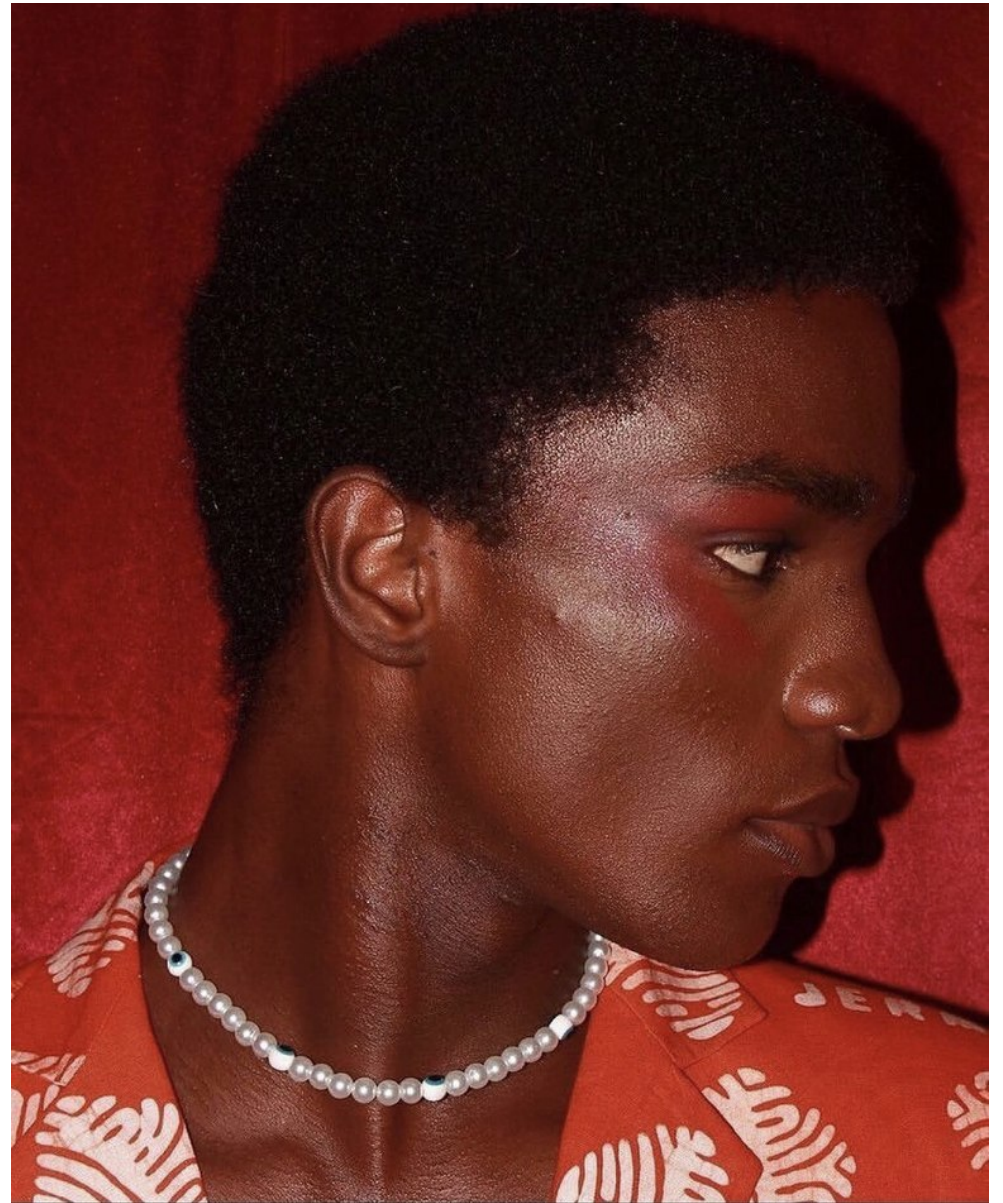

BOSS MODELS

CAPE TOWN

NANA KORANKYE

Chest: 93cm Waist: 78cm Suit: 37 R Shoe: 9 UK Hair: Black Eyes: Brown

BOSS MODELS

CAPE TOWN

NANA KORANKYE

Chest: 93cm Waist: 78cm Suit: 37 R Shoe: 9 UK Hair: Black Eyes: Brown

BOSS MODELS

CAPE TOWN

NANA KORANKYE

Chest: 93cm Waist: 78cm Suit: 37 R Shoe: 9 UK Hair: Black Eyes: Brown