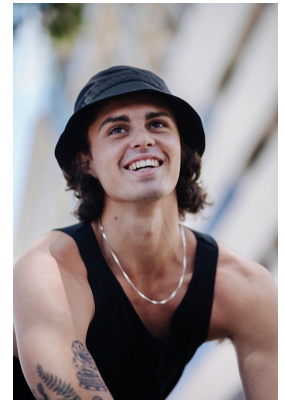

BOSS MODELS

CAPE TOWN

KOLA COHEN

Height: 186cm Chest: 106cm Waist: 86cm Suit: 40 R Shoe: 11 UK Hair: Brown Eyes: Brown