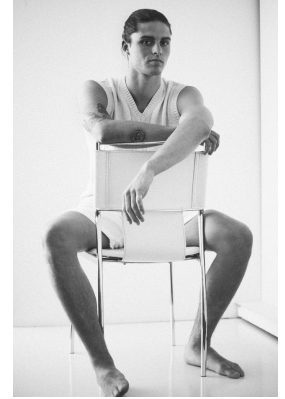

BOSS MODELS

CAPE TOWN

KOLA COHEN

Height: 186cm Chest: 106cm Waist: 86cm Suit: 40 R Shoe: 11 UK Hair: Brown Eyes: Brown