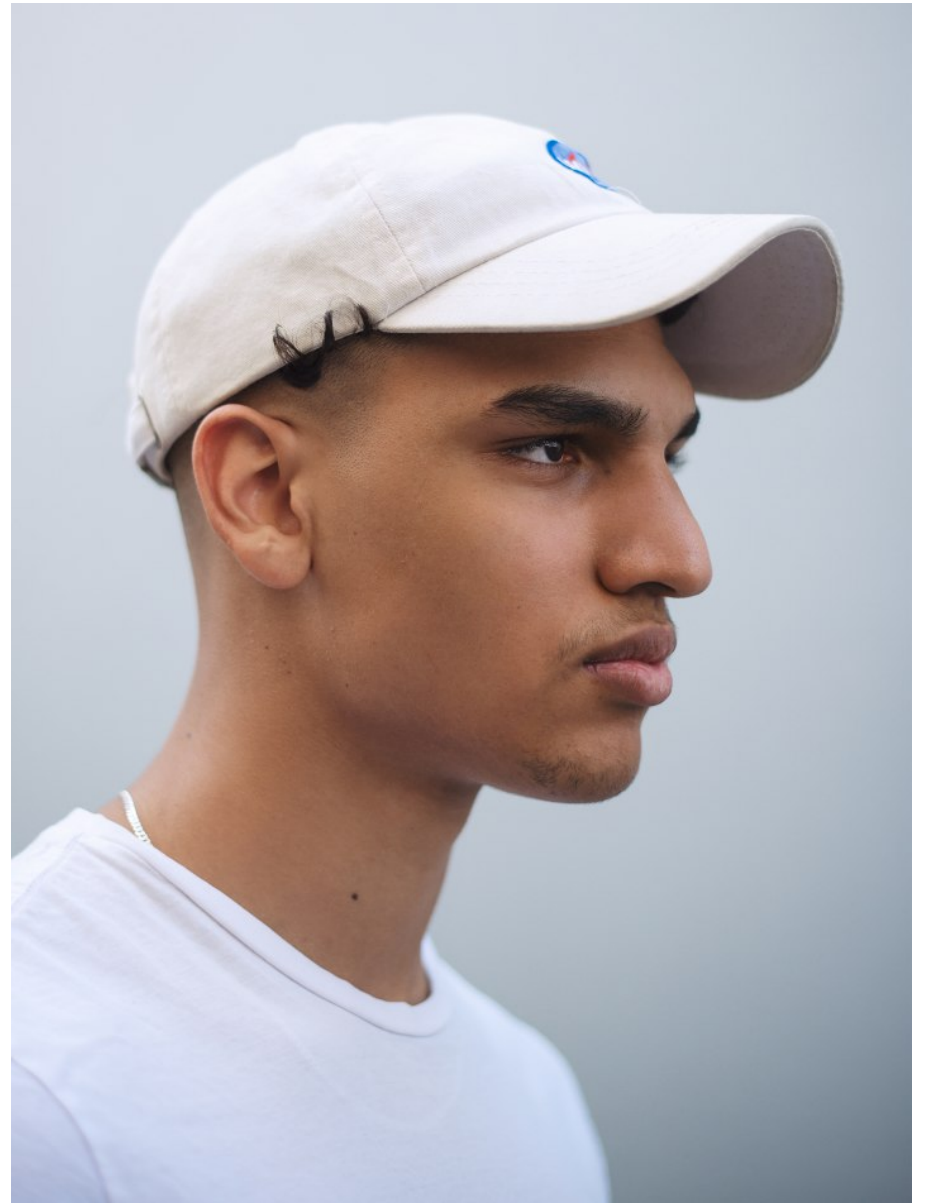

# BOSS MODELS

CAPE TOWN

RYAN SPOGTER

Height: 185cm Chest: 101cm Waist: 81cm Suit: 40 R Shoe: 11.5 UK Hair: Black Eyes: Brown

# BOSS MODELS

CAPE TOWN

**RYAN SPOGTER**

Height: 185cm Chest: 101cm Waist: 81cm Suit: 40 R Shoe: 11.5 UK Hair: Black Eyes: Brown