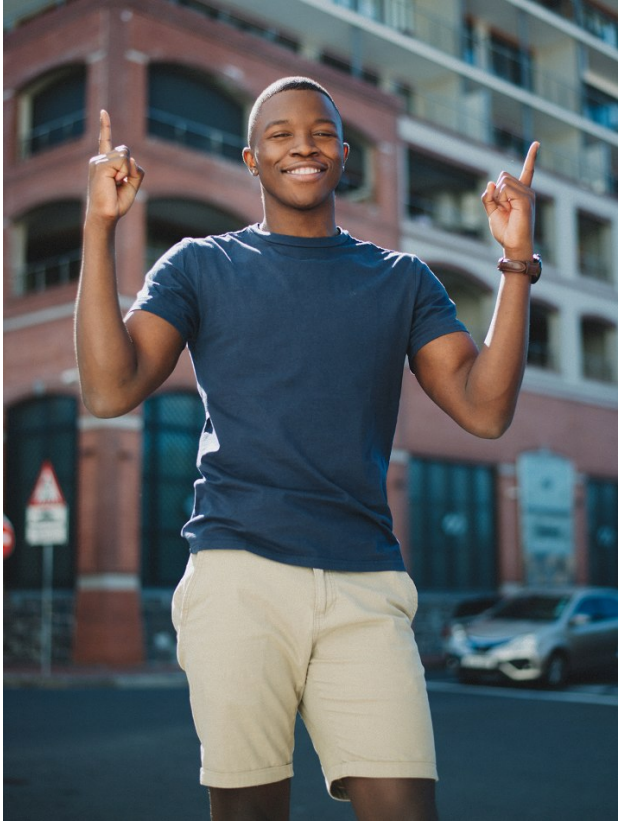

# BOSS MODELS

CAPE TOWN

TK NDEBELE

Height: 181cm Chest: 90cm Waist: 70cm Suit: 36 R Shoe: 9 UK Hair: Brown Eyes: Black