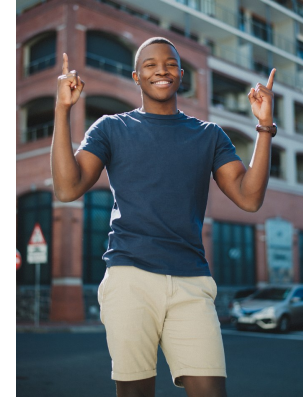

BOSS MODELS

CAPE TOWN

TK NDEBELE

Height: 181cm Chest: 90cm Waist: 70cm Suit: 36 R Shoe: 9 UK Hair: Brown Eyes: Black