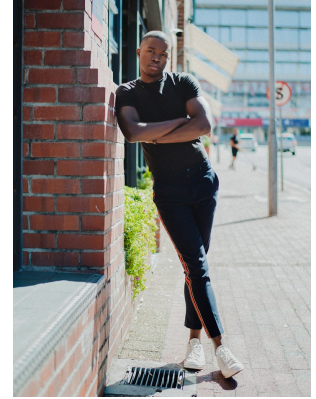

BOSS MODELS

CAPE TOWN

TK NDEBELE

Height: 181cm Chest: 90cm Waist: 70cm Suit: 36 R Shoe: 9 UK Hair: Brown Eyes: Black