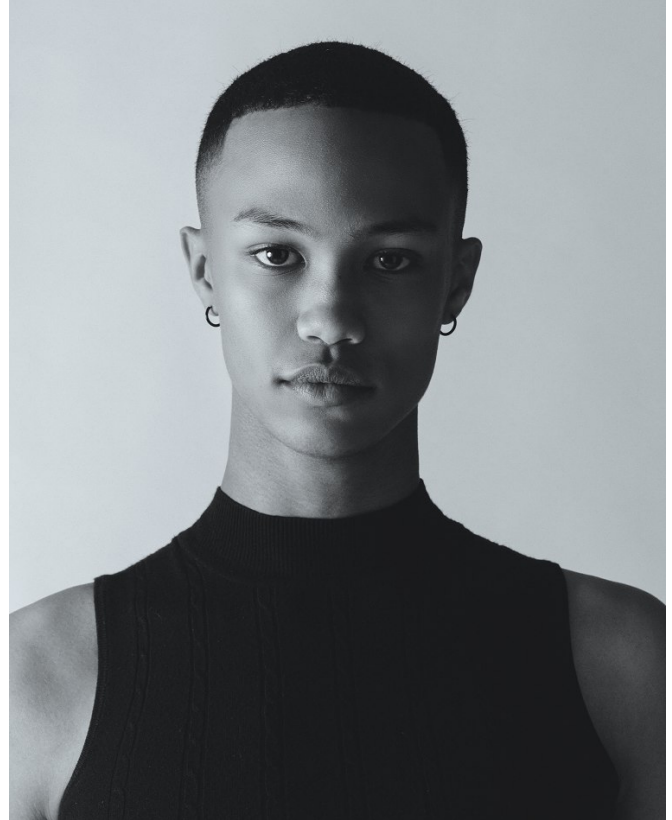

# BOSS MODELS

CAPE TOWN

XAVIER LOUW

Height: 188cm Chest: 97cm Waist: 87cm Shoe: 9 UK Hair: Black Eyes: Brown