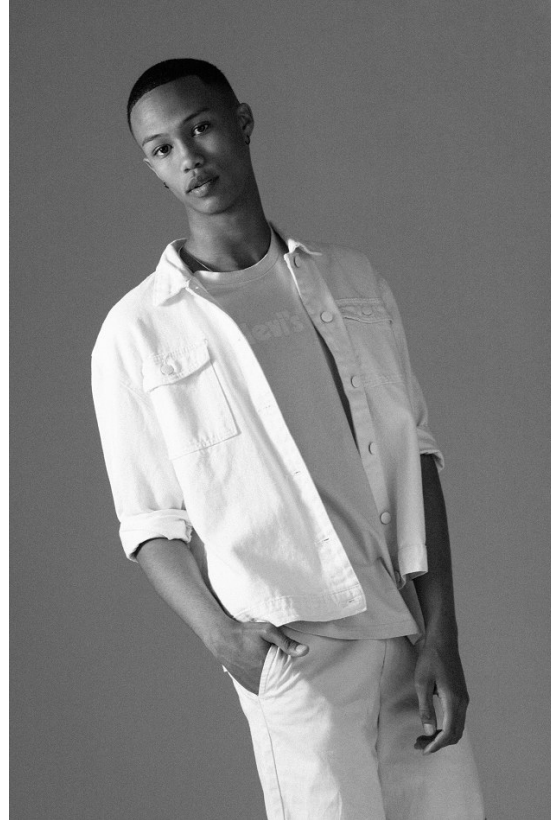

# BOSS MODELS

CAPE TOWN

XAVIER LOUW

Height: 188cm Chest: 97cm Waist: 87cm Shoe: 9 UK Hair: Black Eyes: Brown