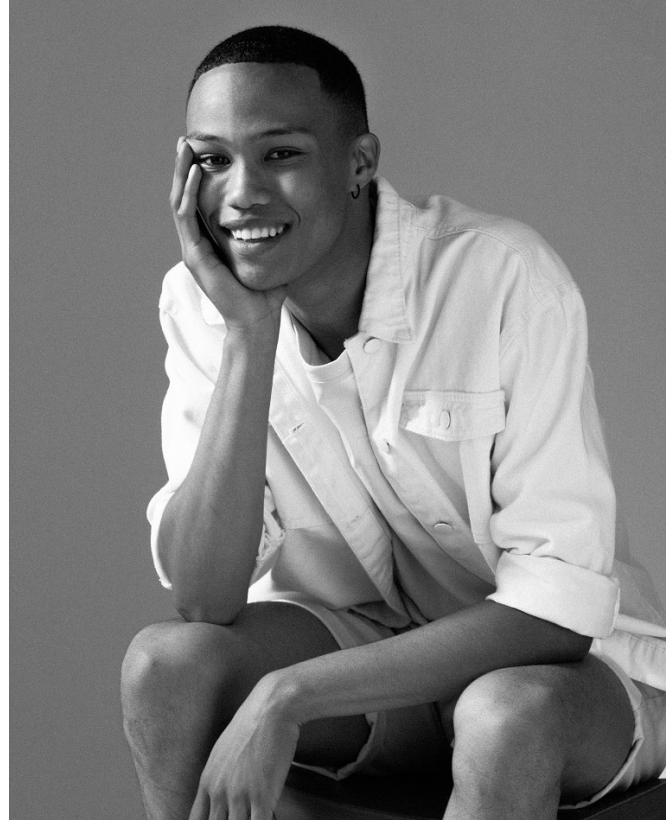

# BOSS MODELS

CAPE TOWN

XAVIER LOUW

Height: 188cm Chest: 97cm Waist: 87cm Shoe: 9 UK Hair: Black Eyes: Brown