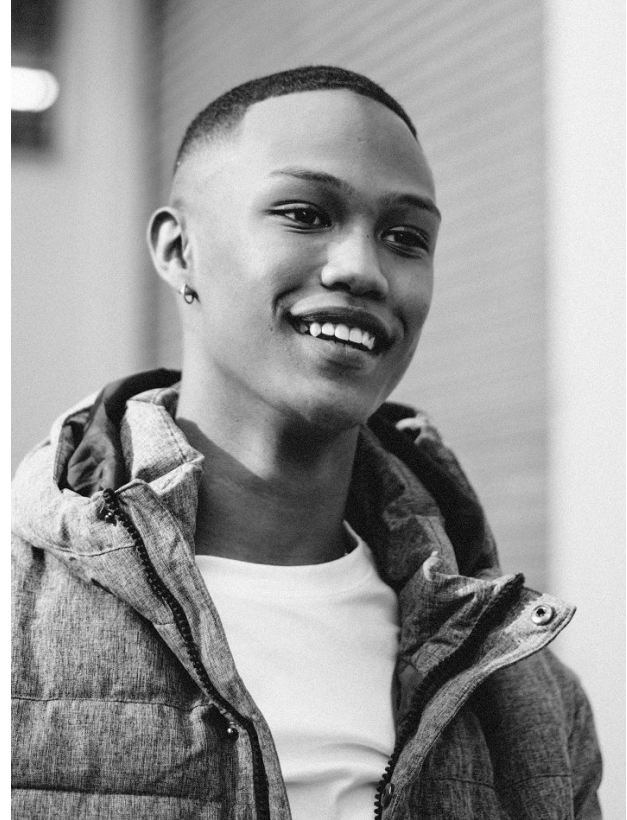

# BOSS MODELS

CAPE TOWN

XAVIER LOUW

Height: 188cm Chest: 97cm Waist: 87cm Shoe: 9 UK Hair: Black Eyes: Brown