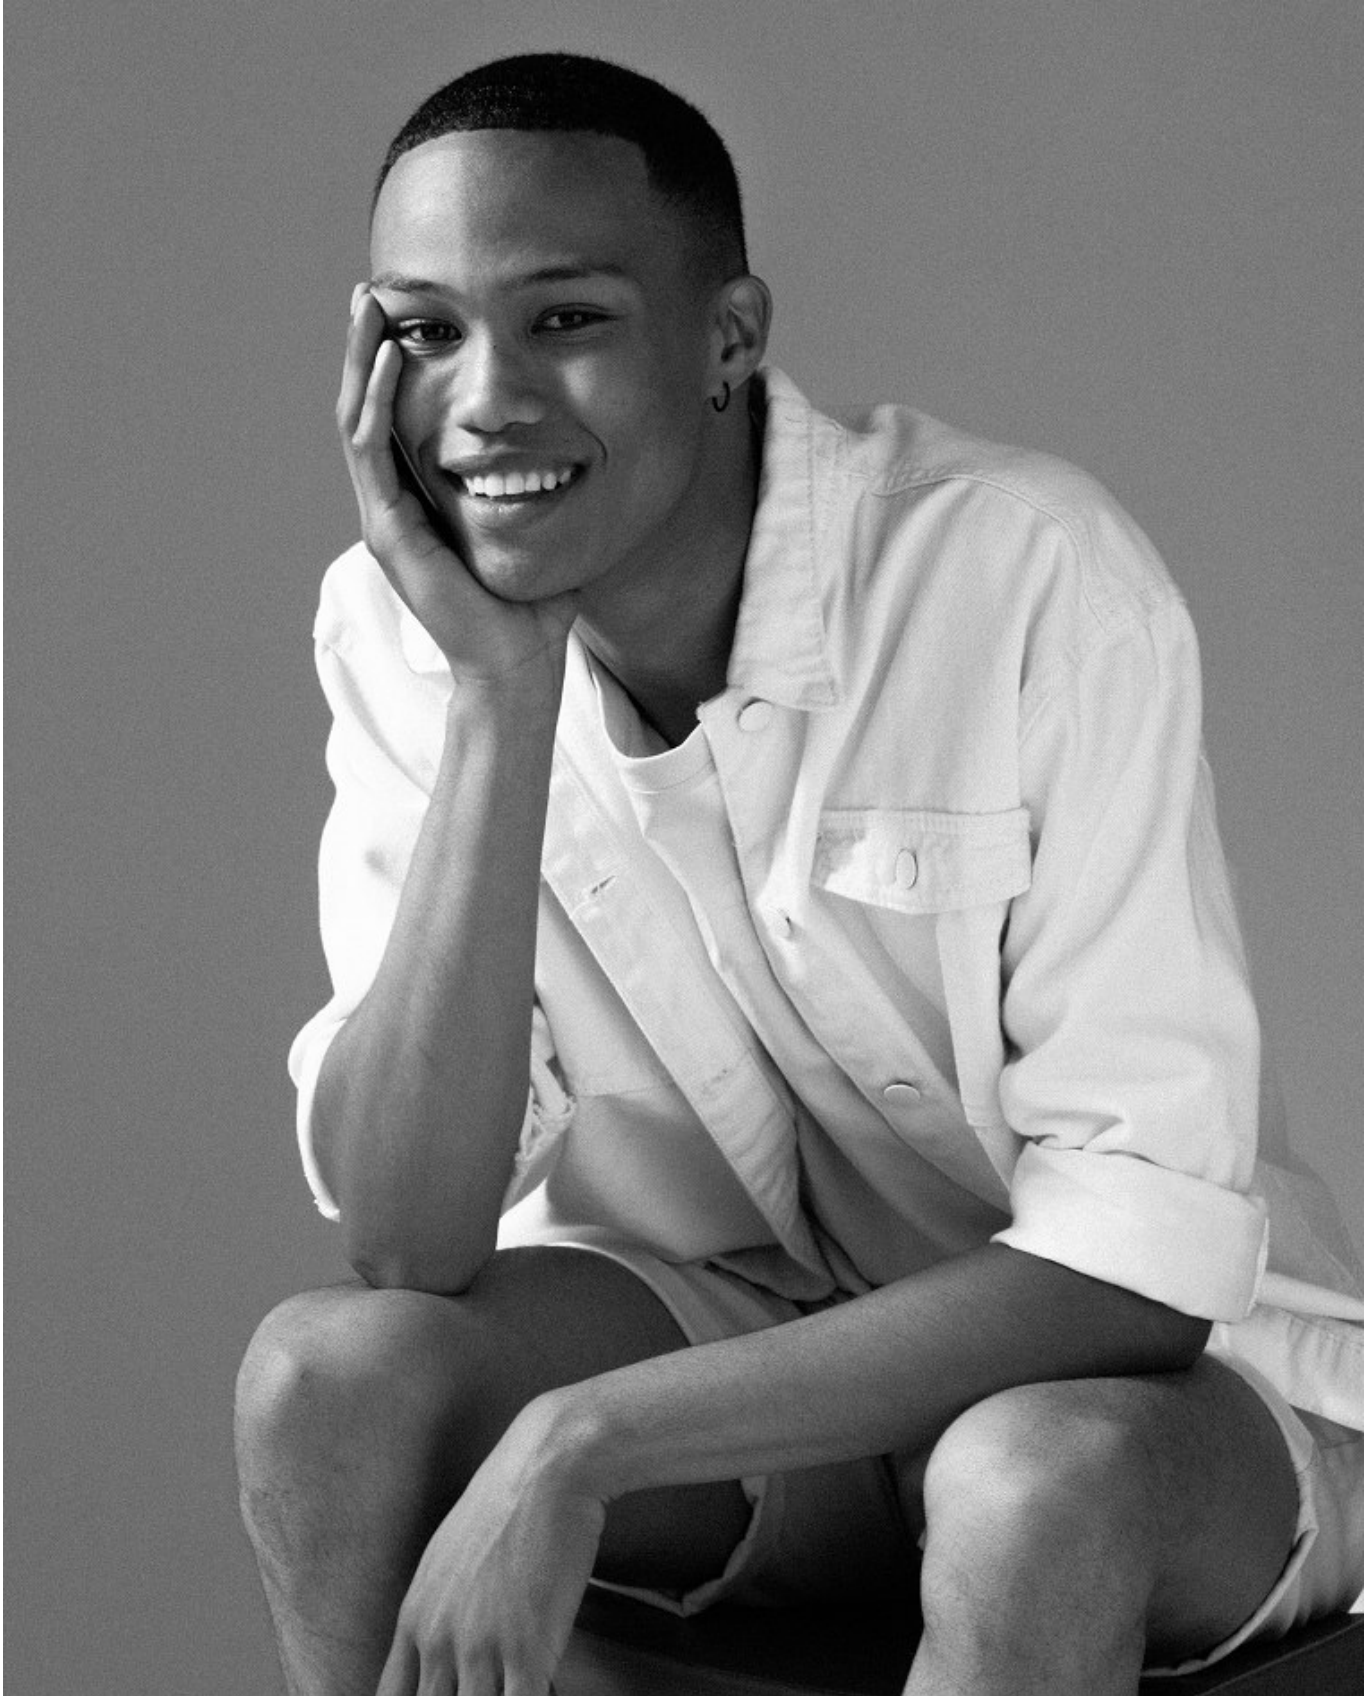

BOSS MODELS

CAPE TOWN

XAVIER LOUW

Height: 188cm Chest: 97cm Waist: 87cm Shoe: 9 UK Hair: Black Eyes: Brown

BOSS MODELS

CAPE TOWN

XAVIER LOUW

Height: 188cm Chest: 97cm Waist: 87cm Shoe: 9 UK Hair: Black Eyes: Brown

BOSS MODELS

CAPE TOWN

XAVIER LOUW

Height: 188cm Chest: 97cm Waist: 87cm Shoe: 9 UK Hair: Black Eyes: Brown