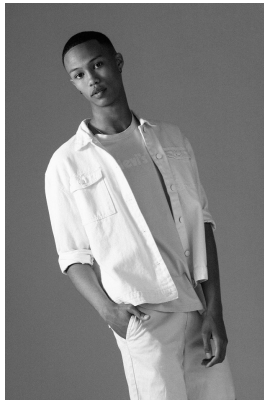

BOSS MODELS

CAPE TOWN

XAVIER LOUW

Height: 188cm Chest: 97cm Waist: 87cm Shoe: 9 UK Hair: Black Eyes: Brown

BOSS MODELS

CAPE TOWN

XAVIER LOUW

Height: 188cm Chest: 97cm Waist: 87cm Shoe: 9 UK Hair: Black Eyes: Brown