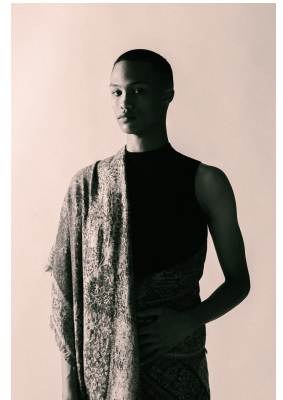

BOSS MODELS

CAPE TOWN

XAVIER LOUW

Height: 188cm Chest: 97cm Waist: 87cm Shoe: 9 UK Hair: Black Eyes: Brown

BOSS MODELS

CAPE TOWN

XAVIER LOUW

Height: 188cm Chest: 97cm Waist: 87cm Shoe: 9 UK Hair: Black Eyes: Brown