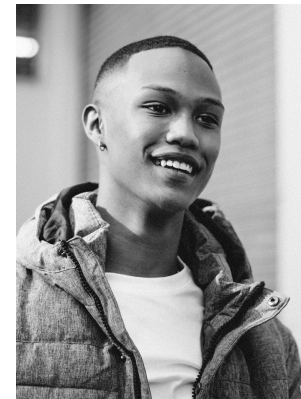

BOSS MODELS

CAPE TOWN

XAVIER LOUW

Height: 188cm Chest: 97cm Waist: 87cm Shoe: 9 UK Hair: Black Eyes: Brown

BOSS MODELS

CAPE TOWN

XAVIER LOUW

Height: 188cm Chest: 97cm Waist: 87cm Shoe: 9 UK Hair: Black Eyes: Brown