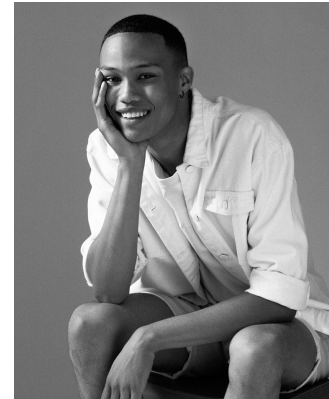

BOSS MODELS

CAPE TOWN

XAVIER LOUW

Height: 188cm Chest: 97cm Waist: 87cm Shoe: 9 UK Hair: Black Eyes: Brown

BOSS MODELS

CAPE TOWN

XAVIER LOUW

Height: 188cm Chest: 97cm Waist: 87cm Shoe: 9 UK Hair: Black Eyes: Brown