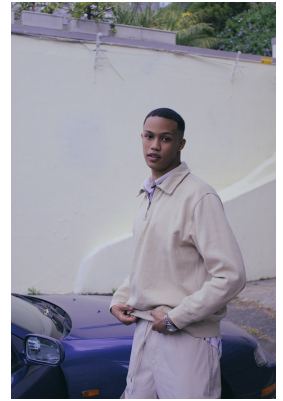

BOSS MODELS

CAPE TOWN

XAVIER LOUW

Height: 188cm Chest: 97cm Waist: 87cm Shoe: 9 UK Hair: Black Eyes: Brown

BOSS MODELS

CAPE TOWN

XAVIER LOUW

Height: 188cm Chest: 97cm Waist: 87cm Shoe: 9 UK Hair: Black Eyes: Brown