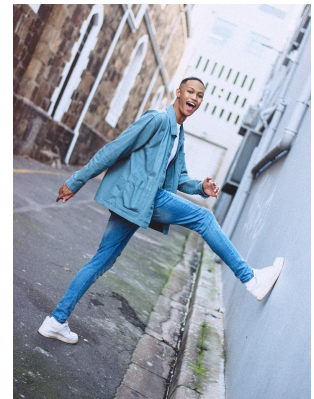

BOSS MODELS

CAPE TOWN

XAVIER LOUW

Height: 188cm Chest: 97cm Waist: 87cm Shoe: 9 UK Hair: Black Eyes: Brown

BOSS MODELS

CAPE TOWN

XAVIER LOUW

Height: 188cm Chest: 97cm Waist: 87cm Shoe: 9 UK Hair: Black Eyes: Brown