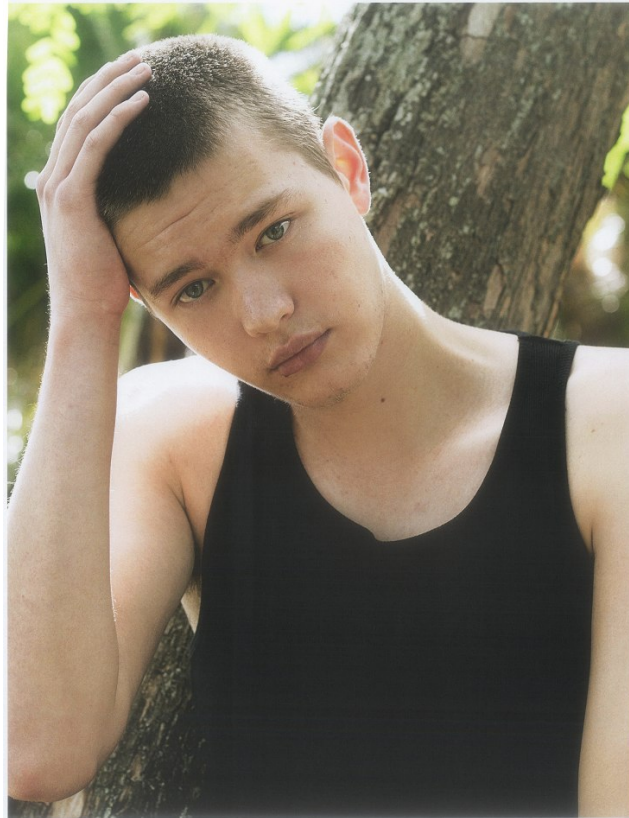

# BOSS MODELS

CAPE TOWN

NICHOLAS VAUGHAN-SCOTT

Height: 187cm Chest: 93cm Waist: 76cm Suit: 37 L Shoe: 10.5 UK Hair: Brown Eyes: Blue