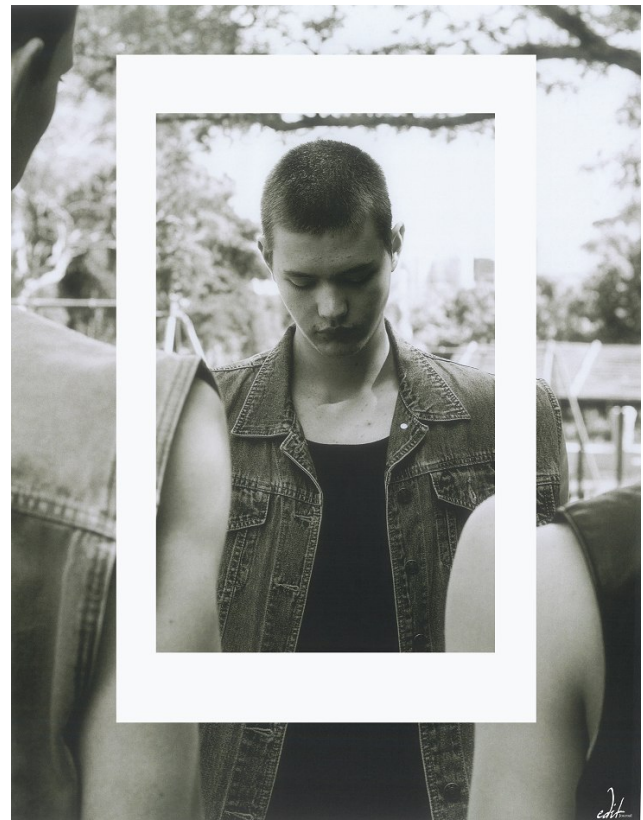

# BOSS MODELS

CAPE TOWN

NICHOLAS VAUGHAN-SCOTT

Height: 187cm Chest: 93cm Waist: 76cm Suit: 37 L Shoe: 10.5 UK Hair: Brown Eyes: Blue