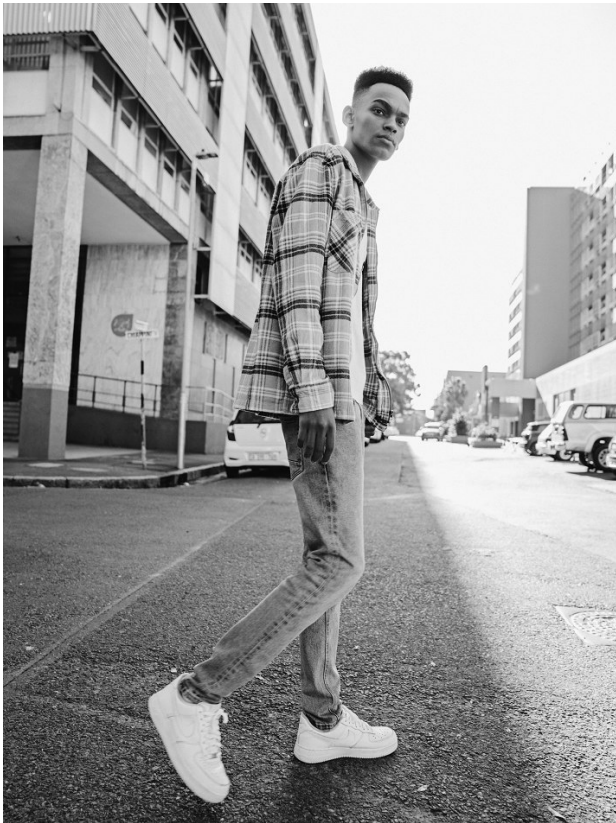

BOSS MODELS

CAPE TOWN

CAELLUM ADAMS

Height: 190cm Chest: 88cm Waist: 63cm Suit: 34.5 Shoe: 9 UK Hair: Black Eyes: Brown

BOSS MODELS

CAPE TOWN

CAELLUM ADAMS

Height: 190cm Chest: 88cm Waist: 63cm Suit: 34.5 Shoe: 9 UK Hair: Black Eyes: Brown

BOSS MODELS

CAPE TOWN

CAELLUM ADAMS

Height: 190cm Chest: 88cm Waist: 63cm Suit: 34.5 Shoe: 9 UK Hair: Black Eyes: Brown