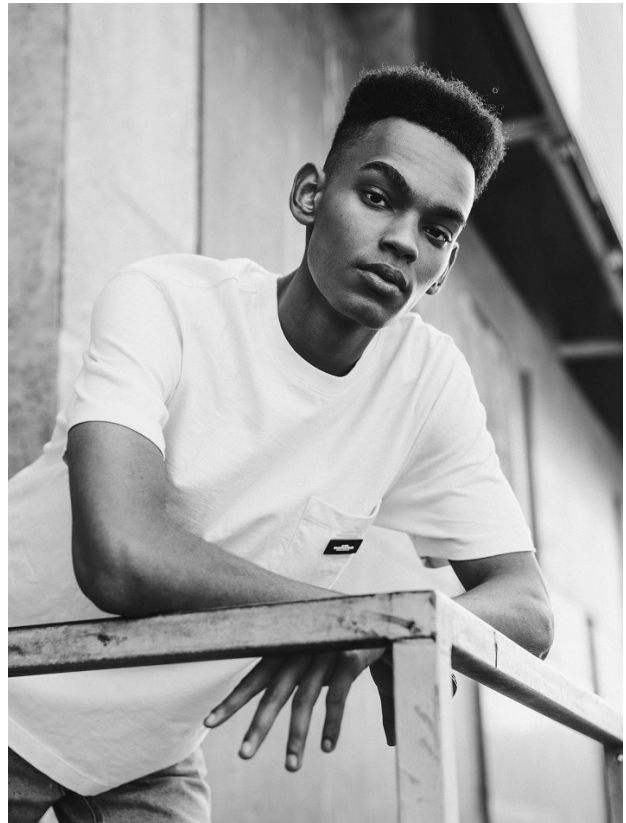

BOSS MODELS

CAPE TOWN

CAELLUM ADAMS

Height: 190cm Chest: 88cm Waist: 63cm Suit: 34.5 Shoe: 9 UK Hair: Black Eyes: Brown

BOSS MODELS

CAPE TOWN

CAELLUM ADAMS

Height: 190cm Chest: 88cm Waist: 63cm Suit: 34.5 Shoe: 9 UK Hair: Black Eyes: Brown

BOSS MODELS

CAPE TOWN

CAELLUM ADAMS

Height: 190cm Chest: 88cm Waist: 63cm Suit: 34.5 Shoe: 9 UK Hair: Black Eyes: Brown