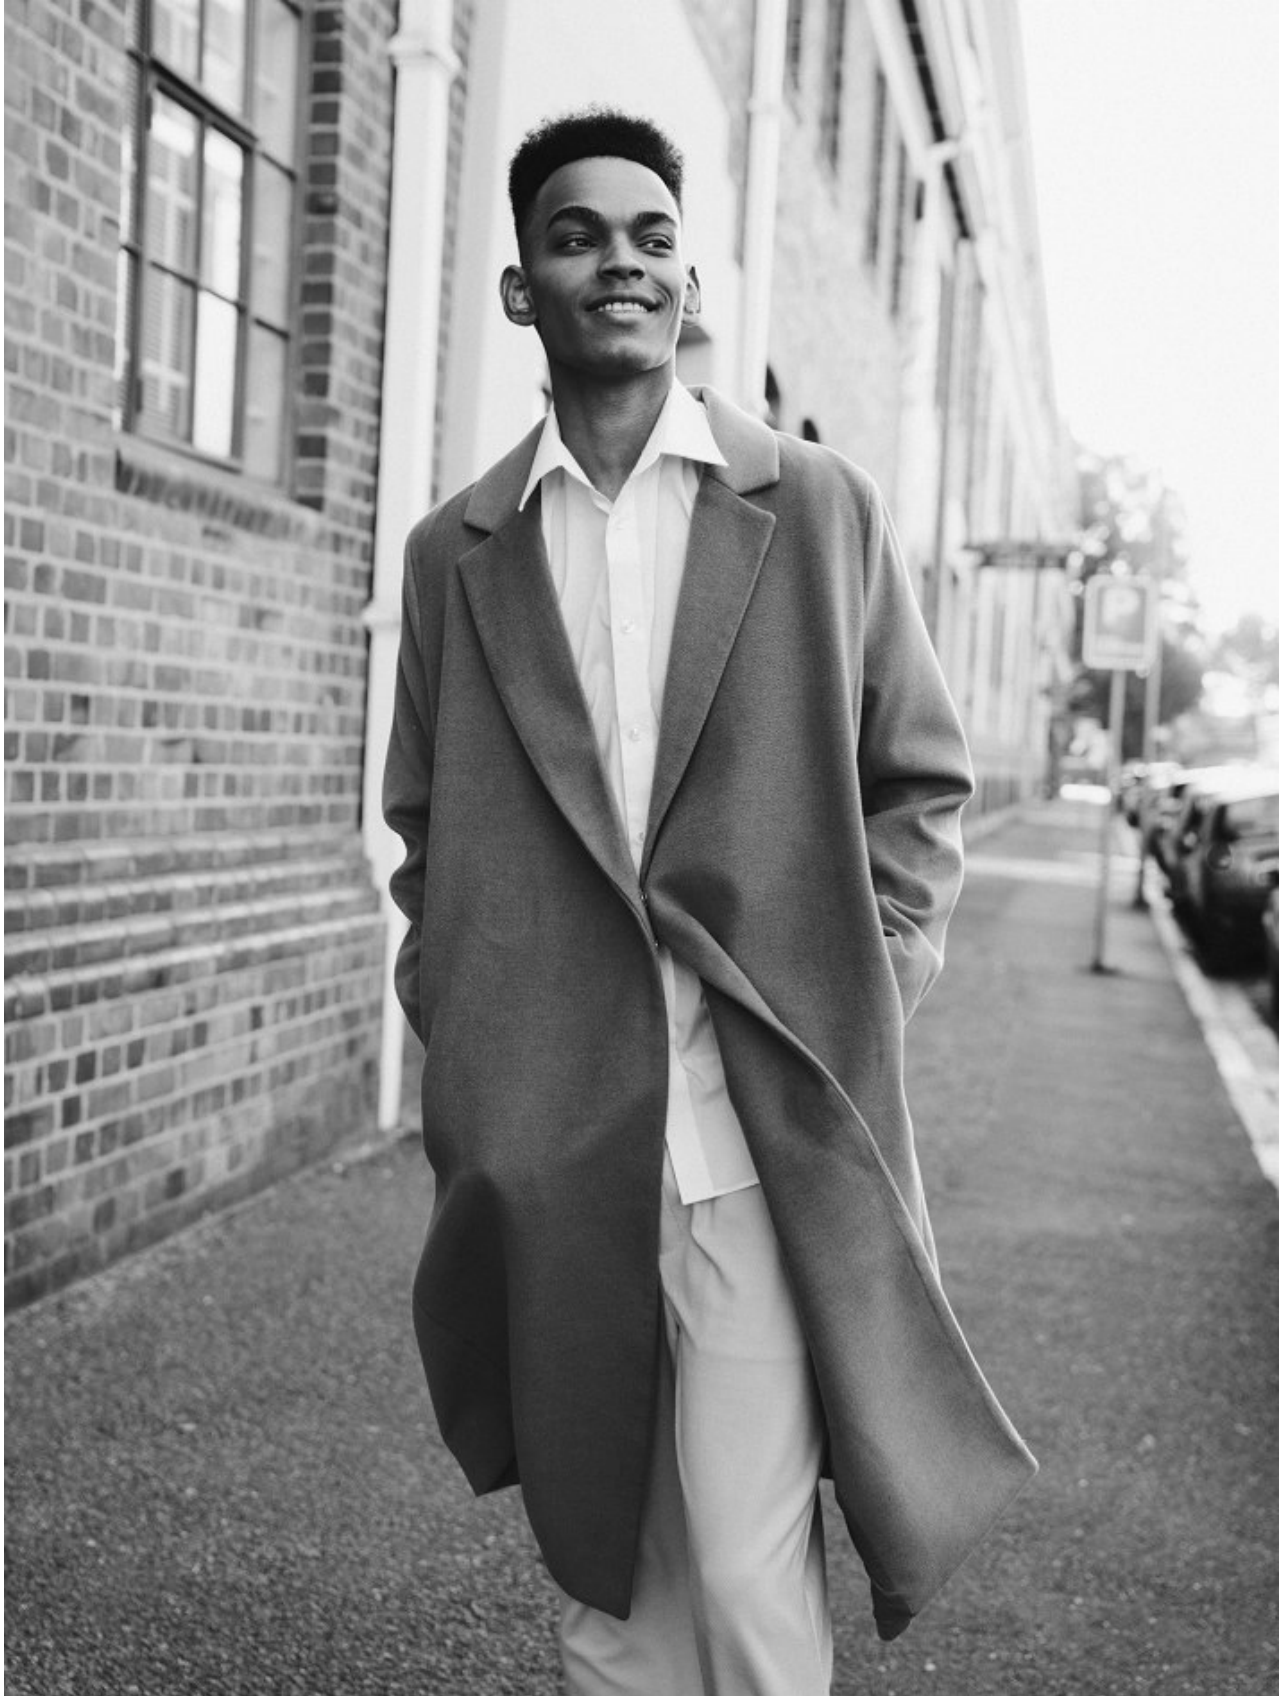

BOSS MODELS

CAPE TOWN

CAELLUM ADAMS

Height: 190cm Chest: 88cm Waist: 63cm Suit: 34.5 Shoe: 9 UK Hair: Black Eyes: Brown

BOSS MODELS

CAPE TOWN

CAELLUM ADAMS

Height: 190cm Chest: 88cm Waist: 63cm Suit: 34.5 Shoe: 9 UK Hair: Black Eyes: Brown