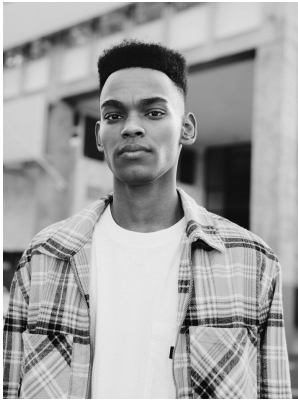

BOSS MODELS

CAPE TOWN

CAELLUM ADAMS

Height: 190cm Chest: 88cm Waist: 63cm Suit: 34.5 Shoe: 9 UK Hair: Black Eyes: Brown