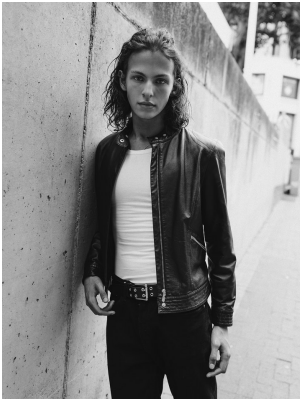

BOSS MODELS

CAPE TOWN

DANIEL MACLAGAN

Height: 184cm Chest: 93cm Waist: 74cm Suit: R Shoe: 10 UK Hair: Light Brown Eyes: Green