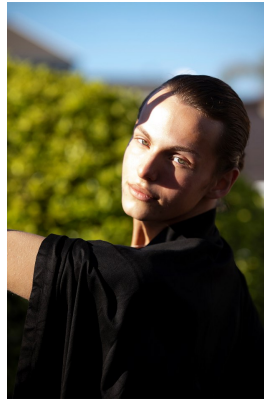

BOSS MODELS

CAPE TOWN

DANIEL MACLAGAN

Height: 184cm Chest: 93cm Waist: 74cm Suit: R Shoe: 10 UK Hair: Light Brown Eyes: Green