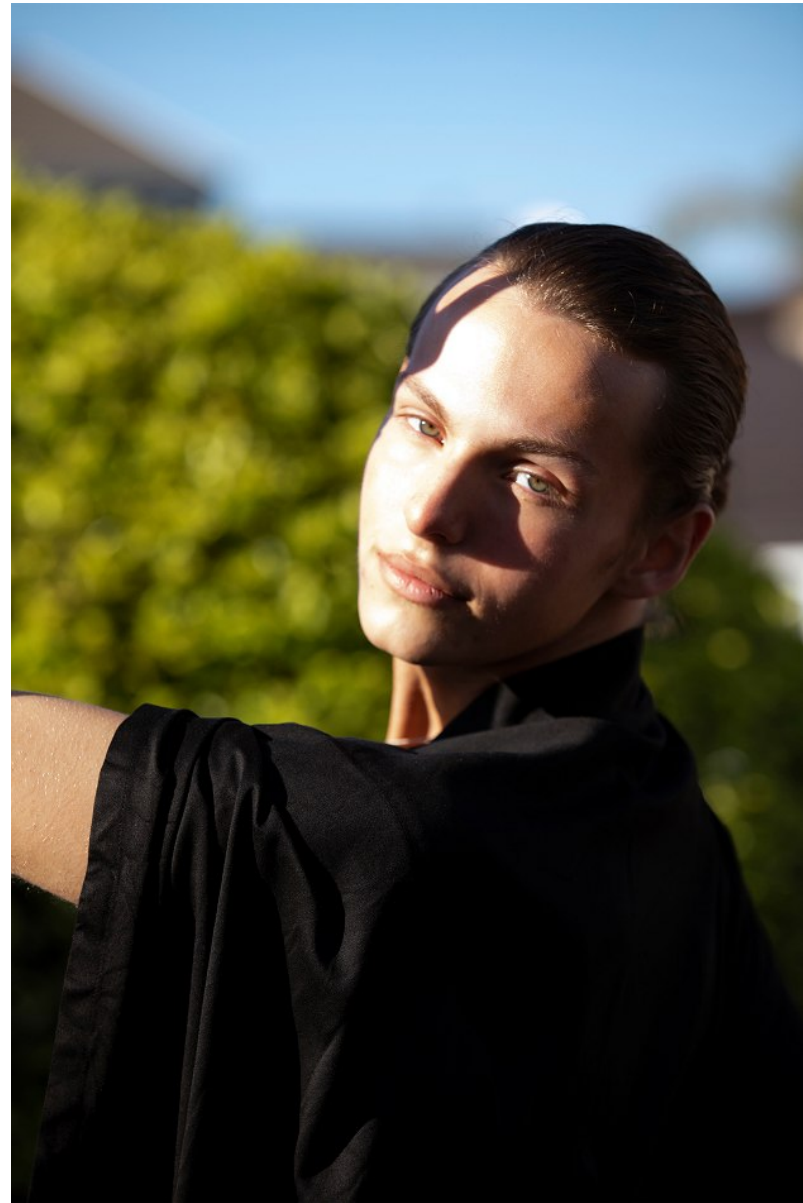

BOSS MODELS

CAPE TOWN

DANIEL MACLAGAN

Height: 184cm Chest: 93cm Waist: 74cm Suit: R Shoe: 10 UK Hair: Light Brown Eyes: Green

BOSS MODELS

CAPE TOWN

DANIEL MACLAGAN

Height: 184cm Chest: 93cm Waist: 74cm Suit: R Shoe: 10 UK Hair: Light Brown Eyes: Green