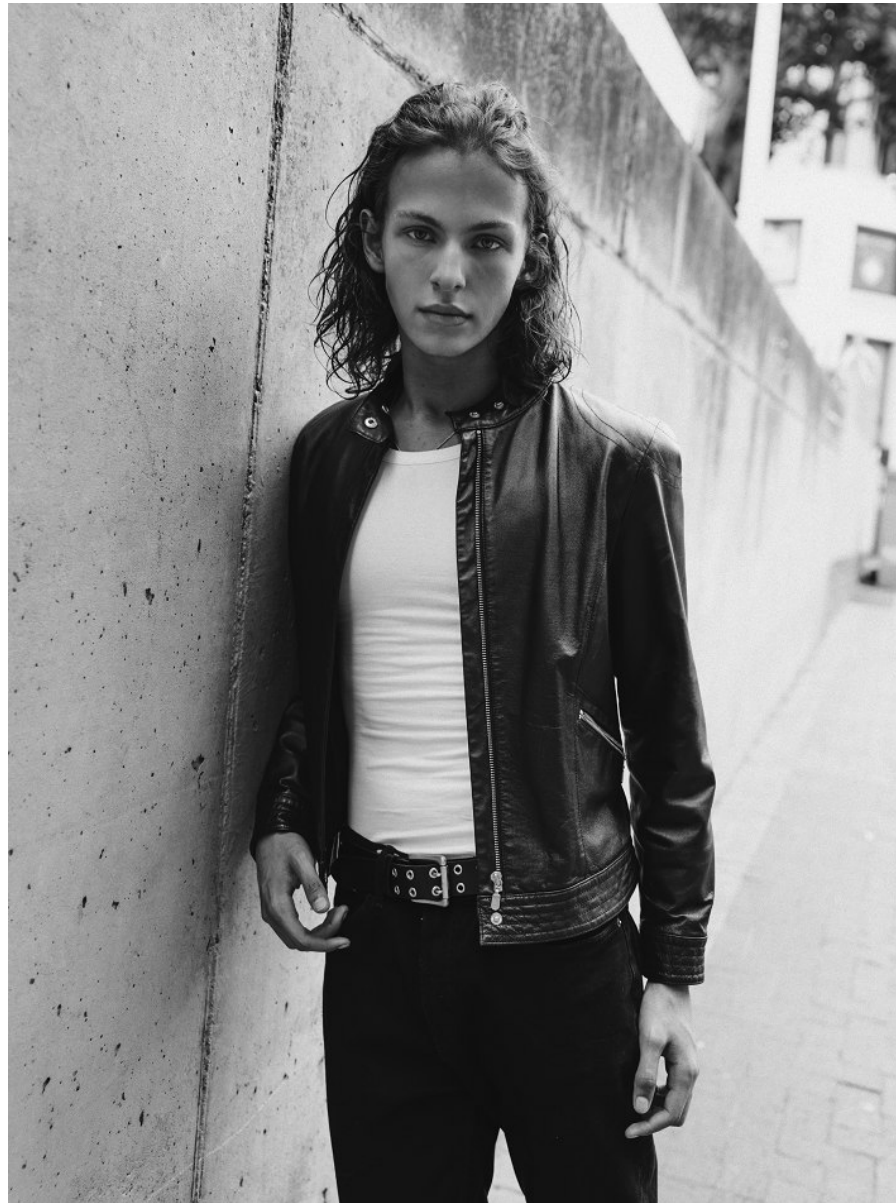

BOSS MODELS

CAPE TOWN

DANIEL MACLAGAN

Height: 184cm Chest: 93cm Waist: 74cm Suit: R Shoe: 10 UK Hair: Light Brown Eyes: Green

BOSS MODELS

CAPE TOWN

DANIEL MACLAGAN

Height: 184cm Chest: 93cm Waist: 74cm Suit: R Shoe: 10 UK Hair: Light Brown Eyes: Green