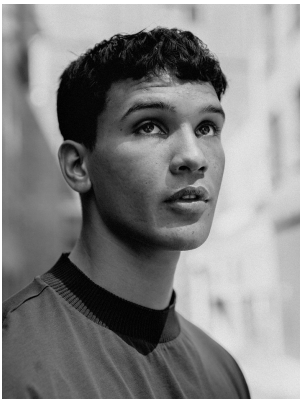

BOSS MODELS

CAPE TOWN

JORDAN WHITCHER

Height: 189cm Chest: 100cm Waist: 81cm Suit: 40 R Shoe: 10 UK Hair: Black Eyes: Blue/Green