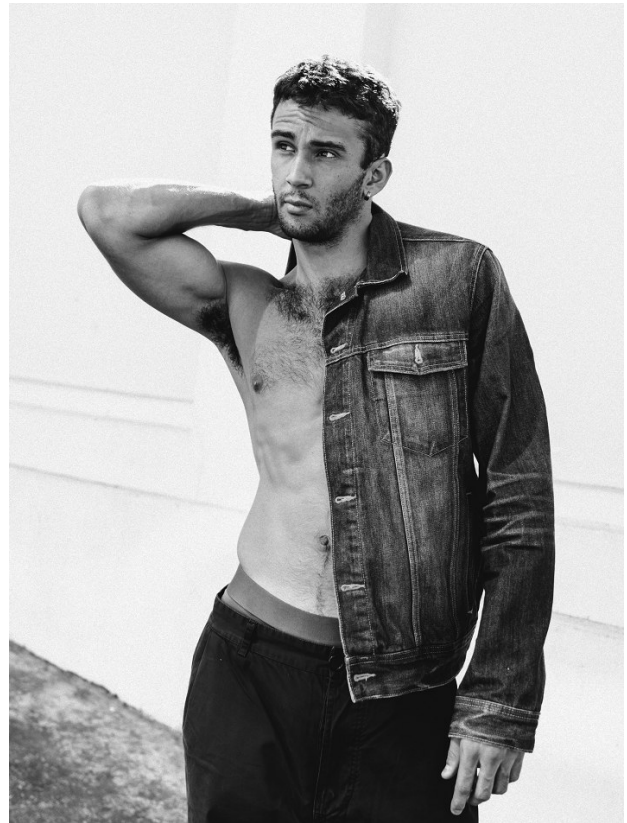

BOSS MODELS

CAPE TOWN

DILLON COURT

Height: 184cm Chest: 102cm Waist: 80cm Suit: 40 R Shoe: 10 UK Hair: Brown Eyes: Brown

BOSS MODELS

CAPE TOWN

DILLON COURT

Height: 184cm Chest: 102cm Waist: 80cm Suit: 40 R Shoe: 10 UK Hair: Brown Eyes: Brown

BOSS MODELS

CAPE TOWN

DILLON COURT

Height: 184cm Chest: 102cm Waist: 80cm Suit: 40 R Shoe: 10 UK Hair: Brown Eyes: Brown