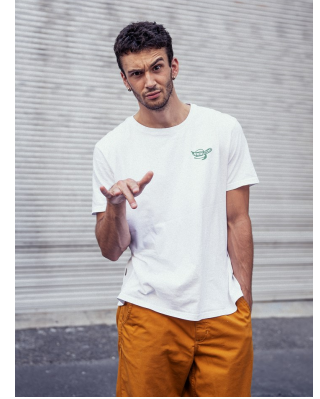

BOSS MODELS

CAPE TOWN

DILLON COURT

Height: 184cm Chest: 102cm Waist: 80cm Suit: 40 R Shoe: 10 UK Hair: Brown Eyes: Brown