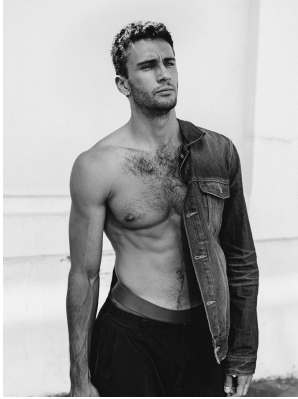

BOSS MODELS

CAPE TOWN

DILLON COURT

Height: 184cm Chest: 102cm Waist: 80cm Suit: 40 R Shoe: 10 UK Hair: Brown Eyes: Brown