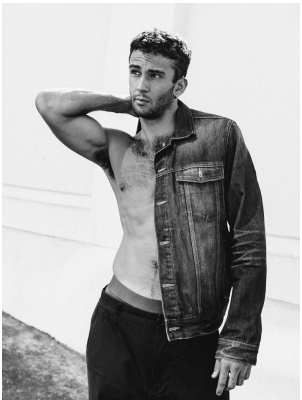

BOSS MODELS

CAPE TOWN

DILLON COURT

Height: 184cm Chest: 102cm Waist: 80cm Suit: 40 R Shoe: 10 UK Hair: Brown Eyes: Brown