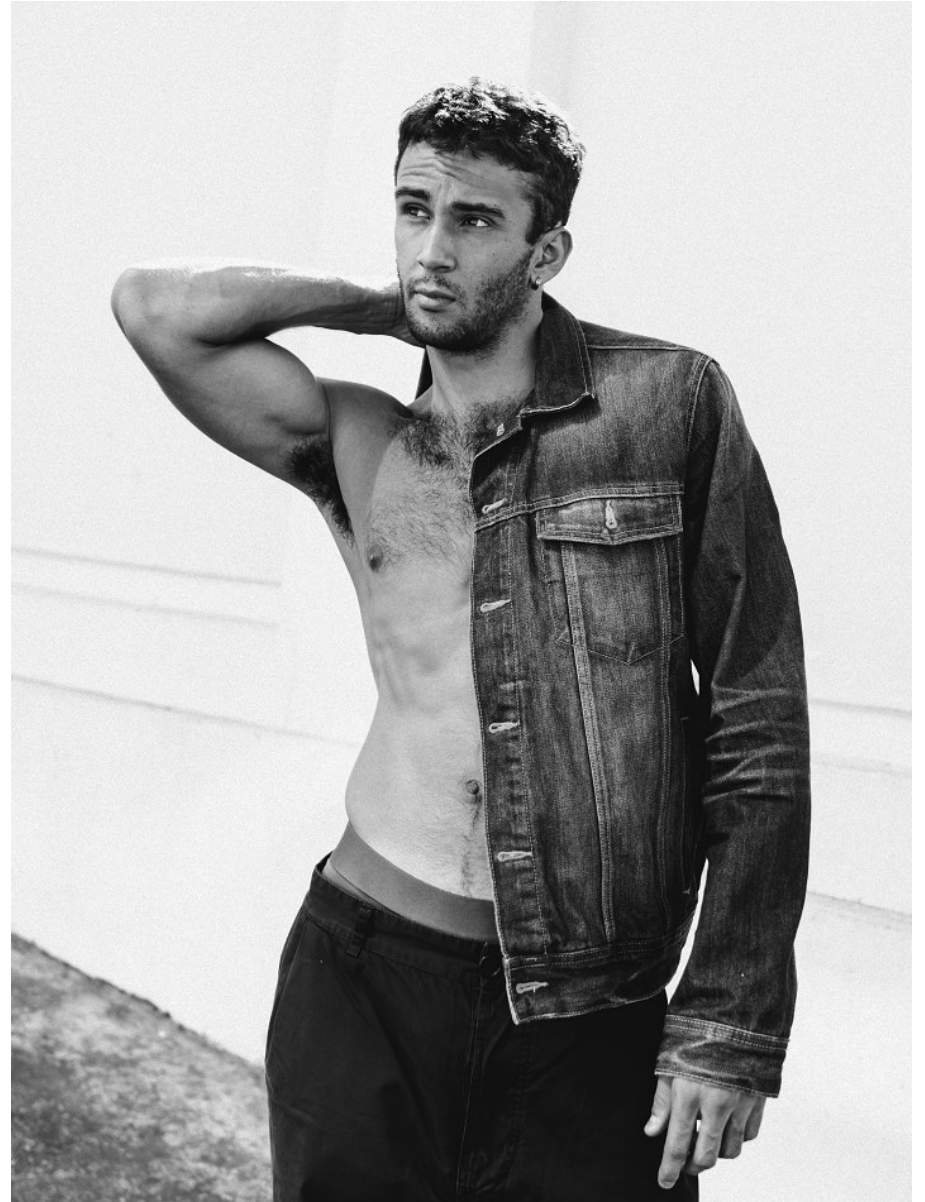

BOSS MODELS

CAPE TOWN

DILLON COURT

Height: 184cm Chest: 102cm Waist: 80cm Suit: 40 R Shoe: 10 UK Hair: Brown Eyes: Brown