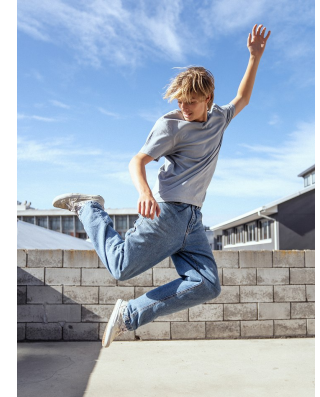

# BOSS MODELS

CAPE TOWN

## HENRY JOUBERT

Height: 181cm Chest: 95cm Waist: 68cm Suit: 37 R Shoe: 9 UK Hair: Blonde Eyes: Blue