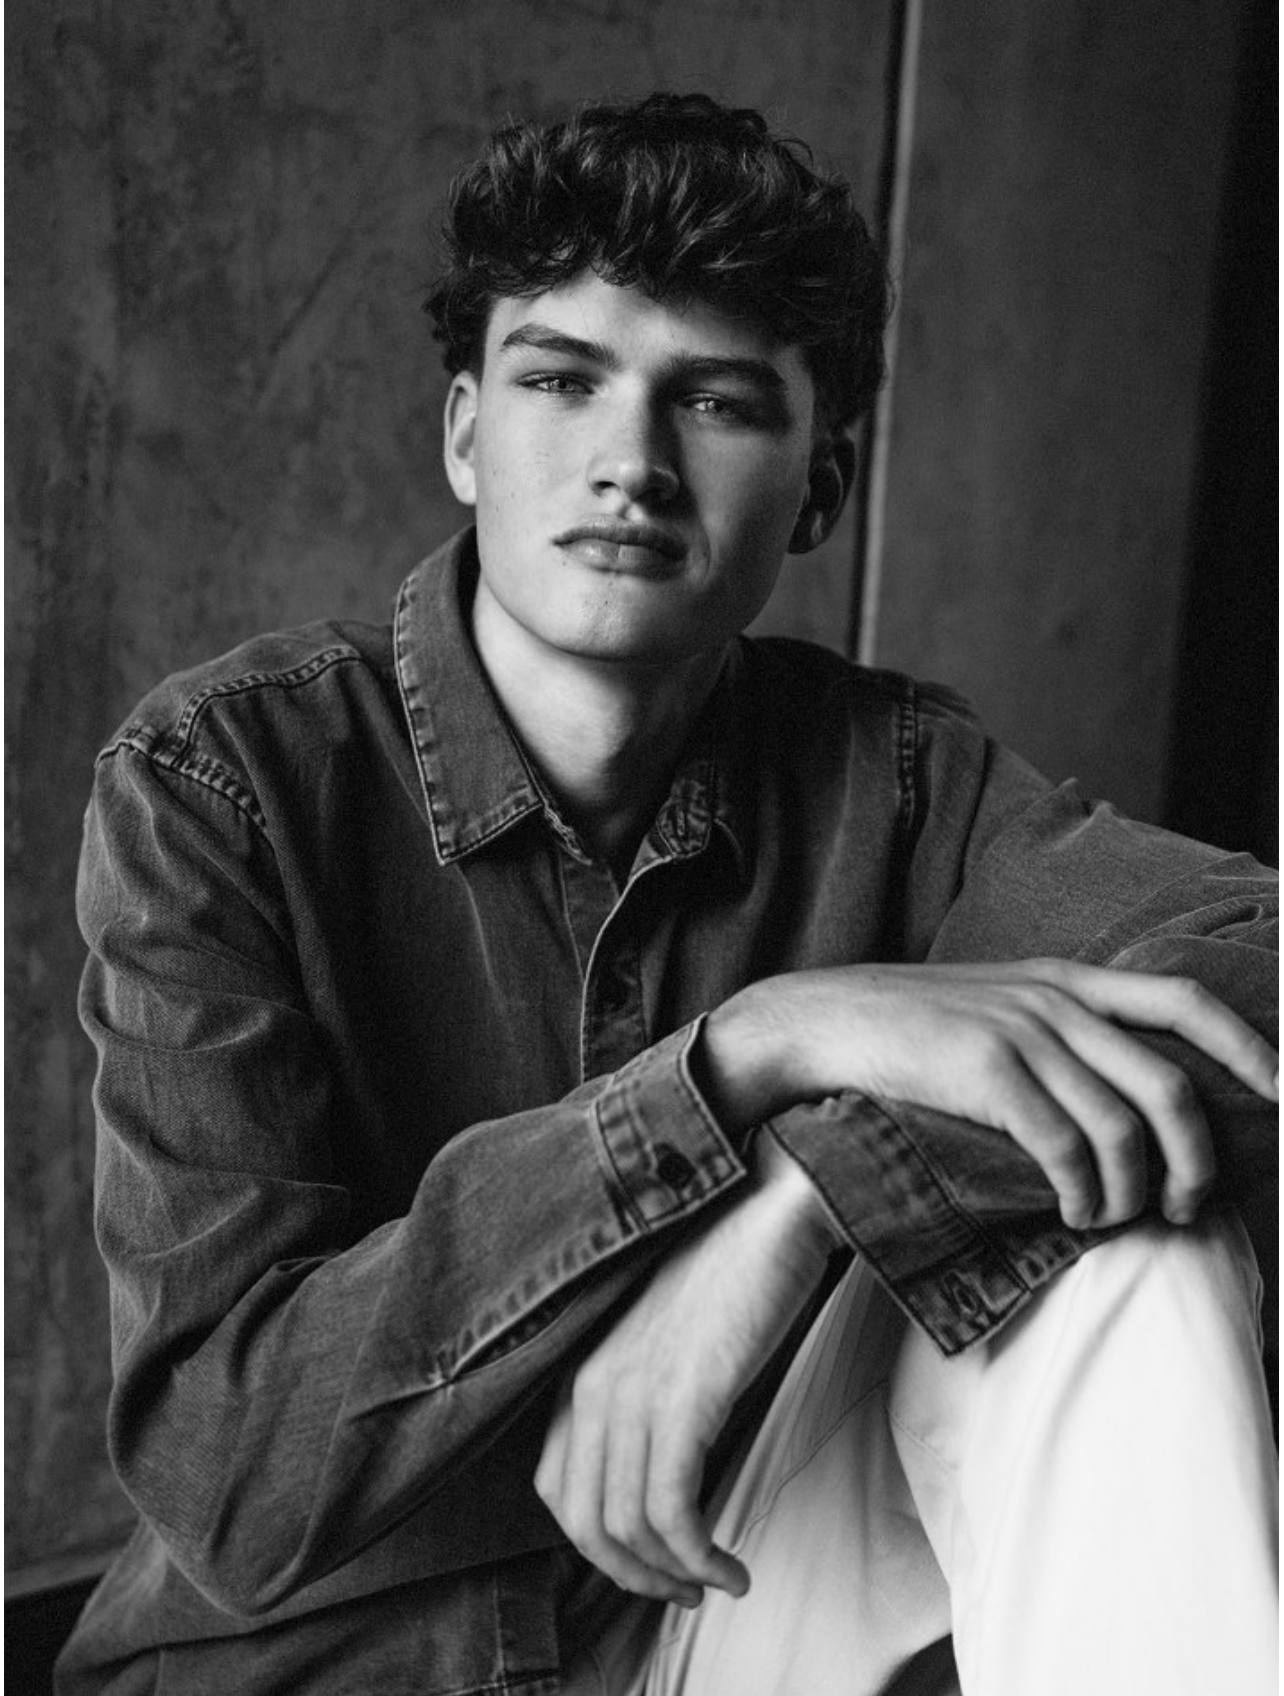

# BOSS MODELS

CAPE TOWN

**MATTHEW LAVAGNA**

Height: 183cm Chest: 90cm Waist: 74cm Shoe: 10 UK Hair: Light Brown Eyes: Blue/Grey