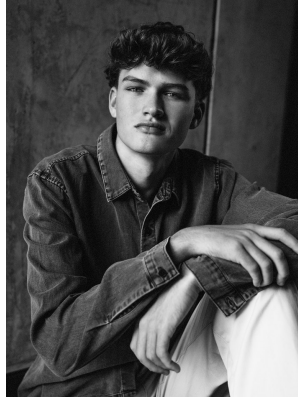

# BOSS MODELS

CAPE TOWN

## MATTHEW LAVAGNA

Height: 183cm Chest: 90cm Waist: 74cm Shoe: 10 UK Hair: Light Brown Eyes: Blue/Grey