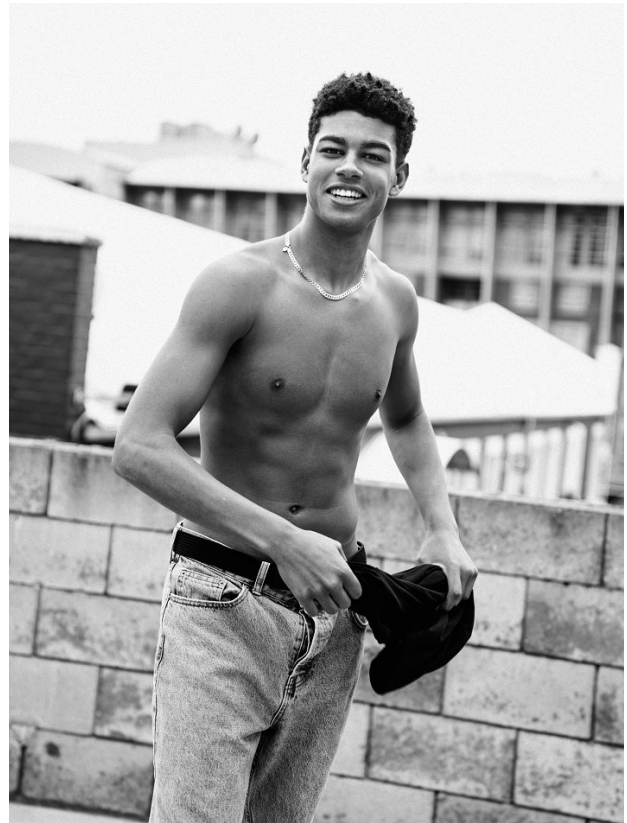

# BOSS MODELS

CAPE TOWN

## KYE LEGISTER

Height: 181cm Chest: 98cm Waist: 75cm Suit: 37.5 R Shoe: 11.5 UK Hair: Brown Eyes: Brown

# BOSS MODELS

CAPE TOWN

KYE LEGISTER

Height: 181cm Chest: 98cm Waist: 75cm Suit: 37.5 R Shoe: 11.5 UK Hair: Brown Eyes: Brown