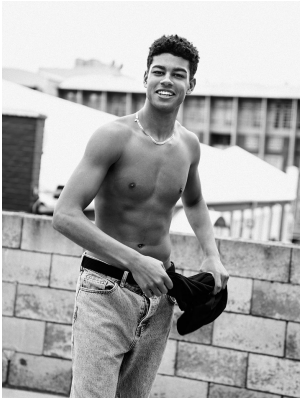

BOSS MODELS

CAPE TOWN

KYE LEGISTER

Height: 181cm Chest: 98cm Waist: 75cm Suit: 37.5 R Shoe: 11.5 UK Hair: Brown Eyes: Brown