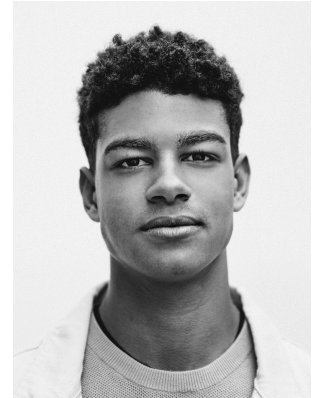

BOSS MODELS

CAPE TOWN

KYE LEGISTER

Height: 181cm Chest: 98cm Waist: 75cm Suit: 37.5 R Shoe: 11.5 UK Hair: Brown Eyes: Brown