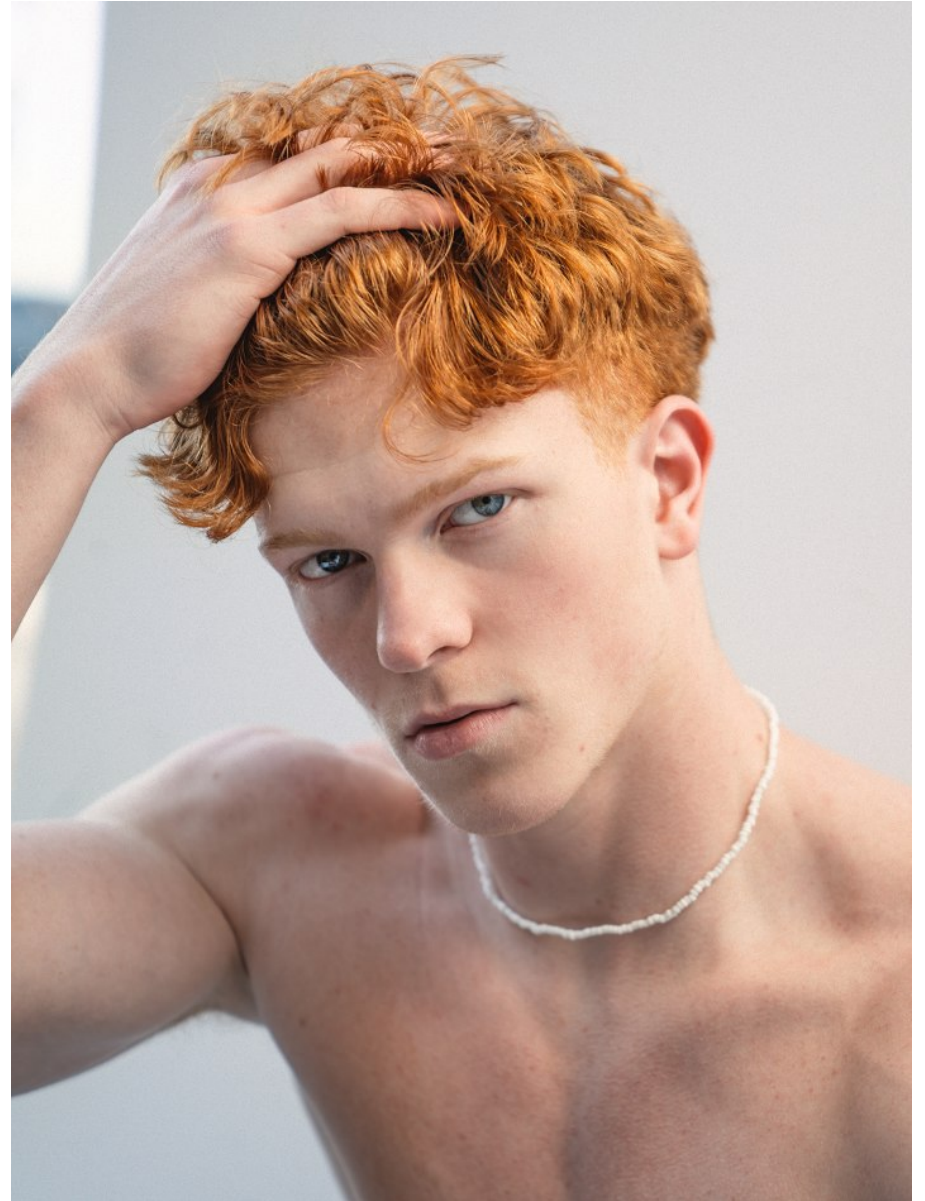

BOSS MODELS

CAPE TOWN

LIAM TRACEY

Height: 188cm Chest: 98cm Waist: 76cm Suit: 38.5 L Shoe: 11 UK Hair: Venetian Red Eyes: Blue