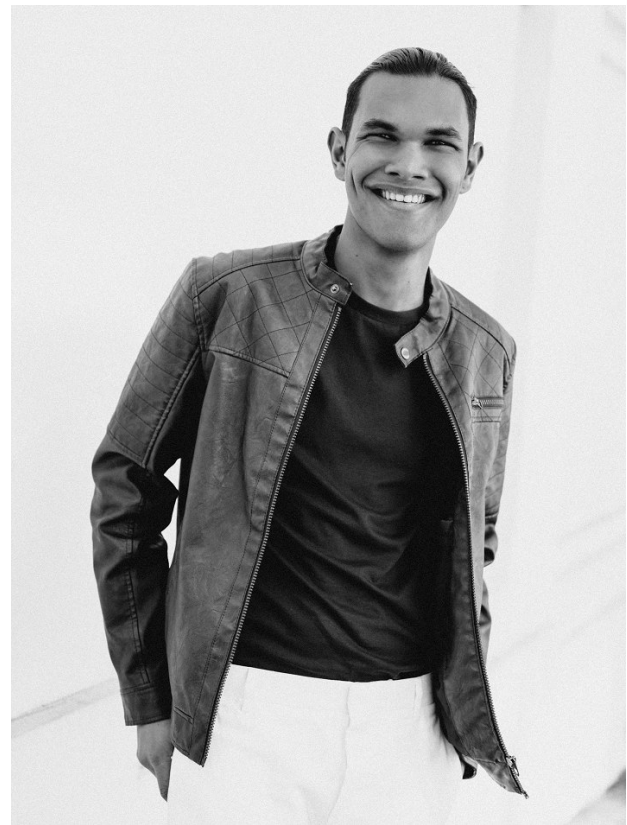

BOSS MODELS

CAPE TOWN

CONNOR FRANS

Height: 187cm Chest: 91cm Waist: 74cm Suit: 36 L Shoe: 10 UK Hair: Black Eyes: Green/Brown

BOSS MODELS

CAPE TOWN

CONNOR FRANS

Height: 187cm Chest: 91cm Waist: 74cm Suit: 36 L Shoe: 10 UK Hair: Black Eyes: Green/Brown

BOSS MODELS

CAPE TOWN

CONNOR FRANS

Height: 187cm Chest: 91cm Waist: 74cm Suit: 36 L Shoe: 10 UK Hair: Black Eyes: Green/Brown