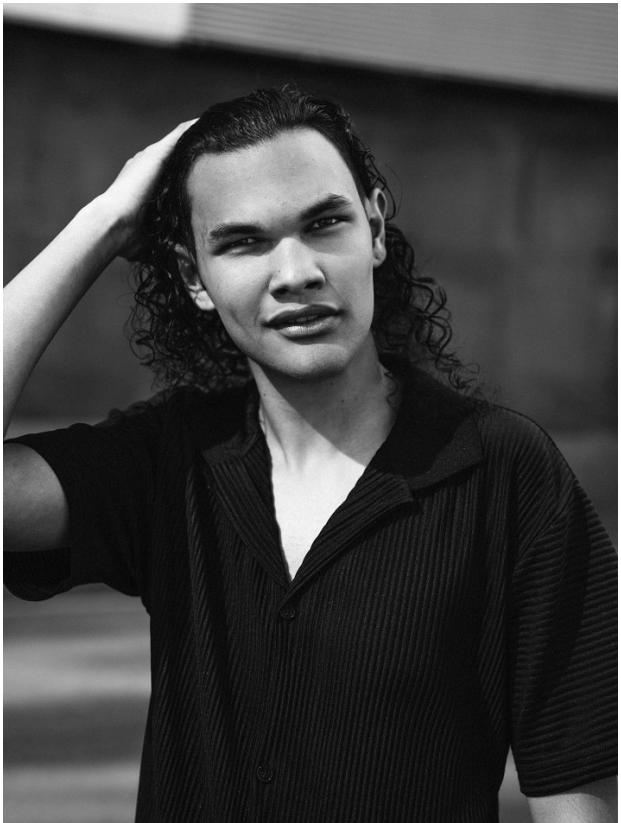

BOSS MODELS

CAPE TOWN

CONNOR FRANS

Height: 187cm Chest: 91cm Waist: 74cm Suit: 36 L Shoe: 10 UK Hair: Black Eyes: Green/Brown

BOSS MODELS

CAPE TOWN

CONNOR FRANS

Height: 187cm Chest: 91cm Waist: 74cm Suit: 36 L Shoe: 10 UK Hair: Black Eyes: Green/Brown

BOSS MODELS

CAPE TOWN

CONNOR FRANS

Height: 187cm Chest: 91cm Waist: 74cm Suit: 36 L Shoe: 10 UK Hair: Black Eyes: Green/Brown