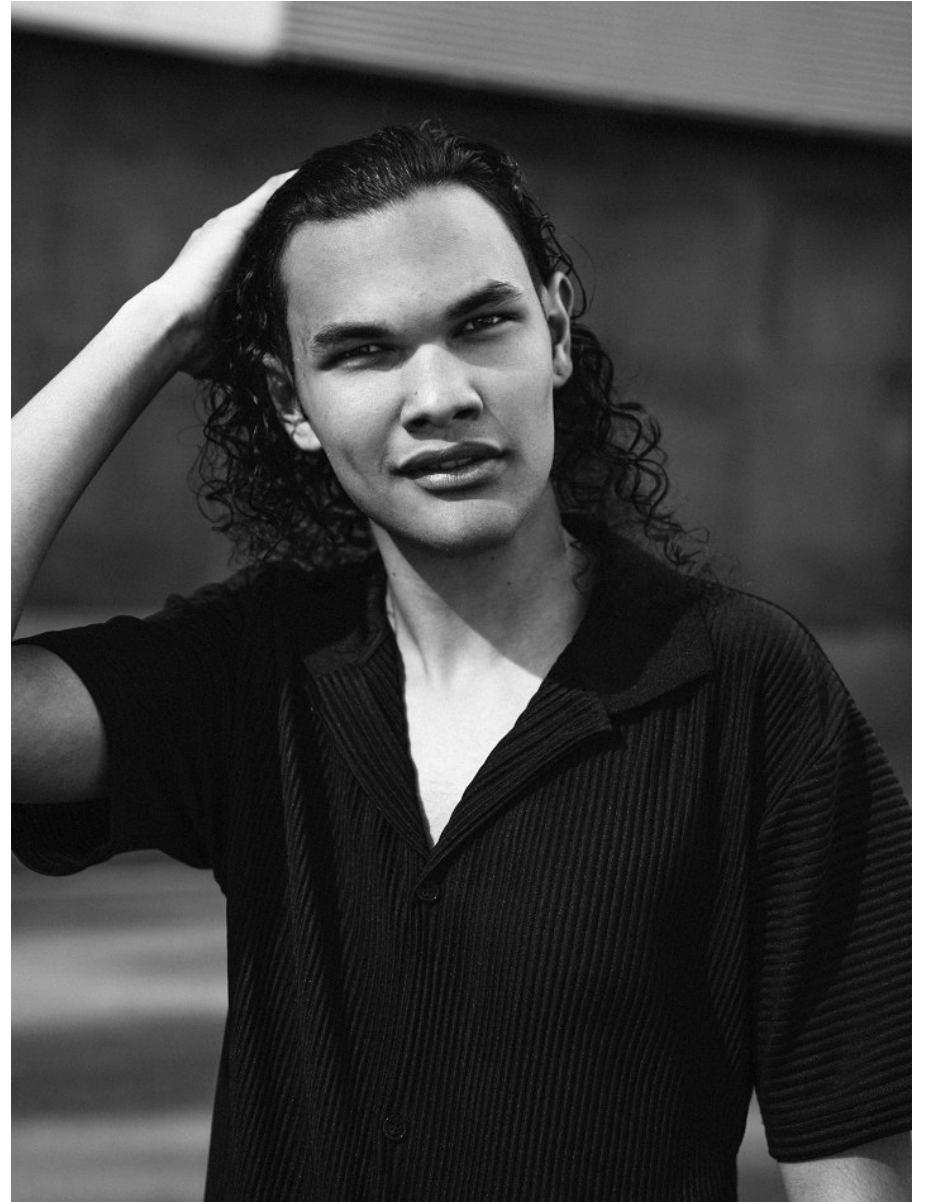

BOSS MODELS

CAPE TOWN

CONNOR FRANS

Height: 187cm Chest: 91cm Waist: 74cm Suit: 36 L Shoe: 10 UK Hair: Black Eyes: Green/Brown