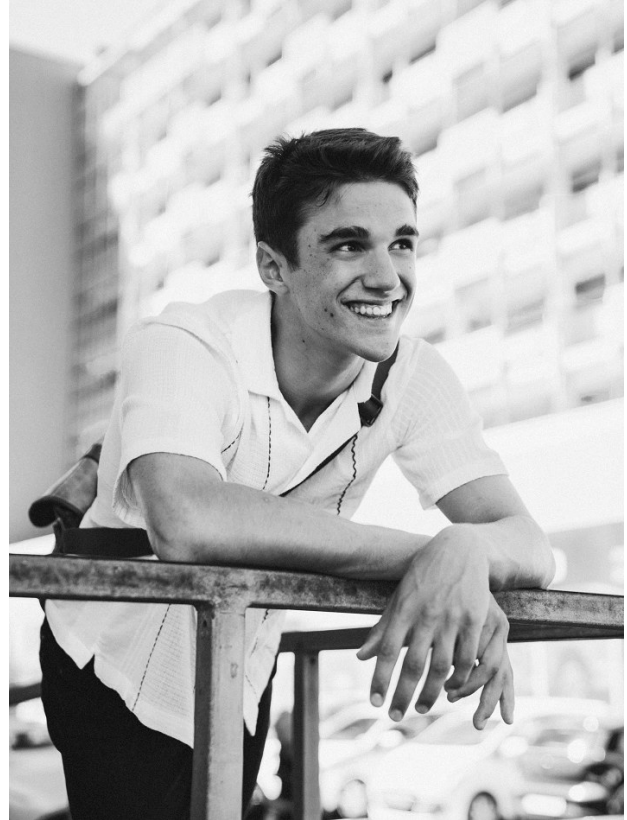

BOSS MODELS

CAPE TOWN

JEAN LE ROUX

Height: 183cm Chest: 102cm Waist: 77cm Suit: 40 R Shoe: 10 UK Hair: Brown Eyes: Brown

BOSS MODELS

CAPE TOWN

JEAN LE ROUX

Height: 183cm Chest: 102cm Waist: 77cm Suit: 40 R Shoe: 10 UK Hair: Brown Eyes: Brown

BOSS MODELS

CAPE TOWN

JEAN LE ROUX

Height: 183cm Chest: 102cm Waist: 77cm Suit: 40 R Shoe: 10 UK Hair: Brown Eyes: Brown