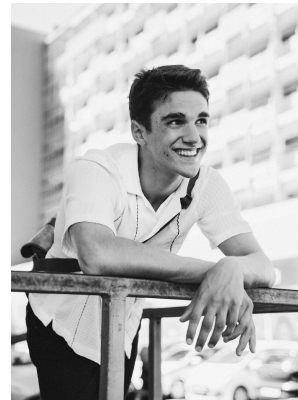

BOSS MODELS

CAPE TOWN

JEAN LE ROUX

Height: 183cm Chest: 102cm Waist: 77cm Suit: 40 R Shoe: 10 UK Hair: Brown Eyes: Brown