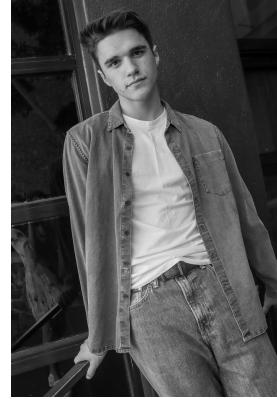

BOSS MODELS

CAPE TOWN

JEAN LE ROUX

Height: 183cm Chest: 102cm Waist: 77cm Suit: 40 R Shoe: 10 UK Hair: Brown Eyes: Brown