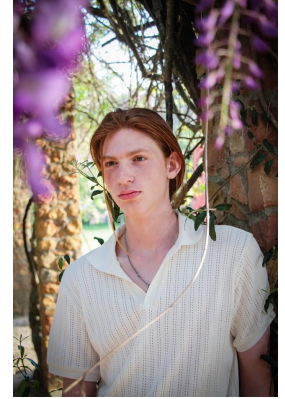

# BOSS MODELS

CAPE TOWN

## TYLER STRADLING

Height: 187cm Chest: 93cm Waist: 81cm Suit: 37.5 R Shoe: 11 UK Hair: Red Eyes: Blue