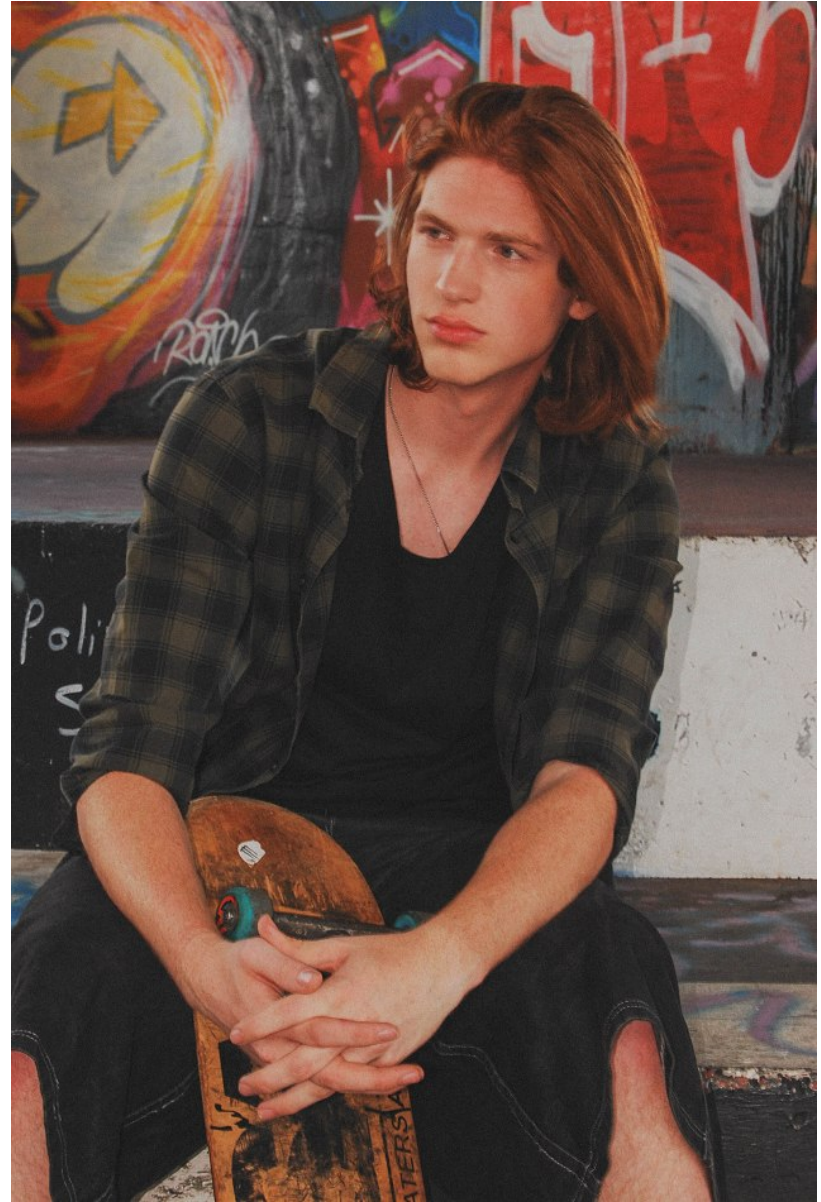

BOSS MODELS

CAPE TOWN

TYLER STRADLING

Height: 187cm Chest: 93cm Waist: 81cm Suit: 37.5 R Shoe: 11 UK Hair: Red Eyes: Blue

BOSS MODELS

CAPE TOWN

TYLER STRADLING

Height: 187cm Chest: 93cm Waist: 81cm Suit: 37.5 R Shoe: 11 UK Hair: Red Eyes: Blue