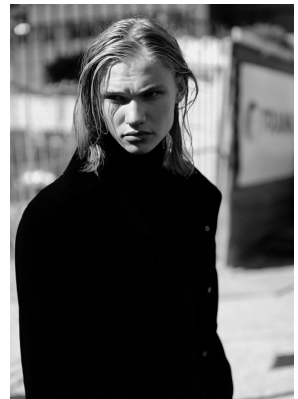

# BOSS MODELS

CAPE TOWN

## LANDON MYBURGH

Height: 182cm Chest: 87cm Waist: 70cm Shoe: 10 UK Hair: Blonde Eyes: Blue