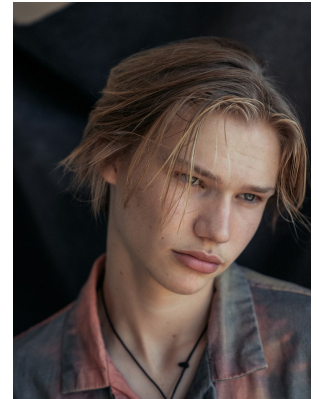

# BOSS MODELS

CAPE TOWN

## LANDON MYBURGH

Height: 182cm Chest: 87cm Waist: 70cm Shoe: 10 UK Hair: Blonde Eyes: Blue