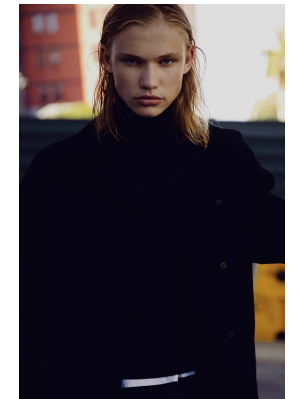

# BOSS MODELS

CAPE TOWN

## LANDON MYBURGH

Height: 182cm Chest: 87cm Waist: 70cm Shoe: 10 UK Hair: Blonde Eyes: Blue