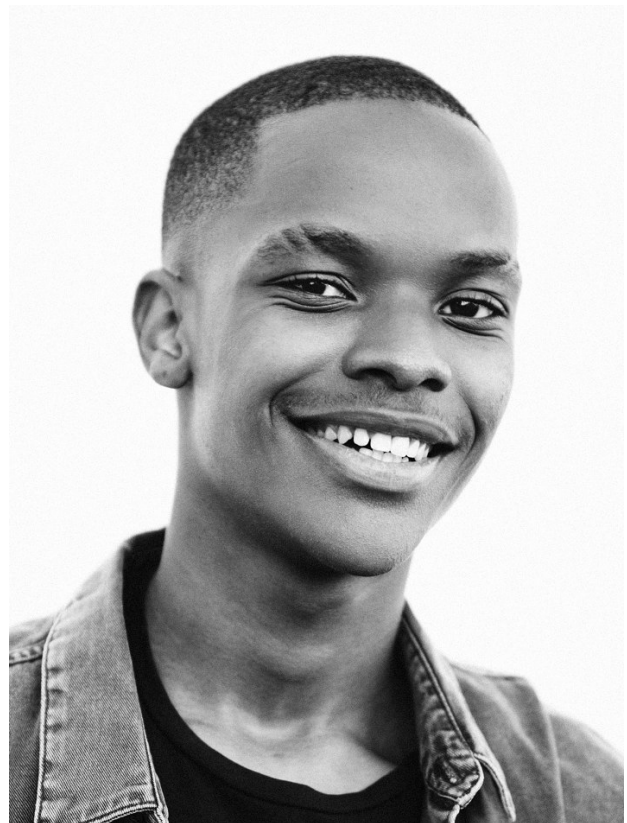

BOSS MODELS

CAPE TOWN

THOKOZANI MOSKOWU

Height: 185cm Chest: 88cm Waist: 66cm Suit: 34 L Shoe: 9 UK Hair: Black Eyes: Brown

BOSS MODELS

CAPE TOWN

THOKOZANI MOSKOWU

Height: 185cm Chest: 88cm Waist: 66cm Suit: 34 L Shoe: 9 UK Hair: Black Eyes: Brown