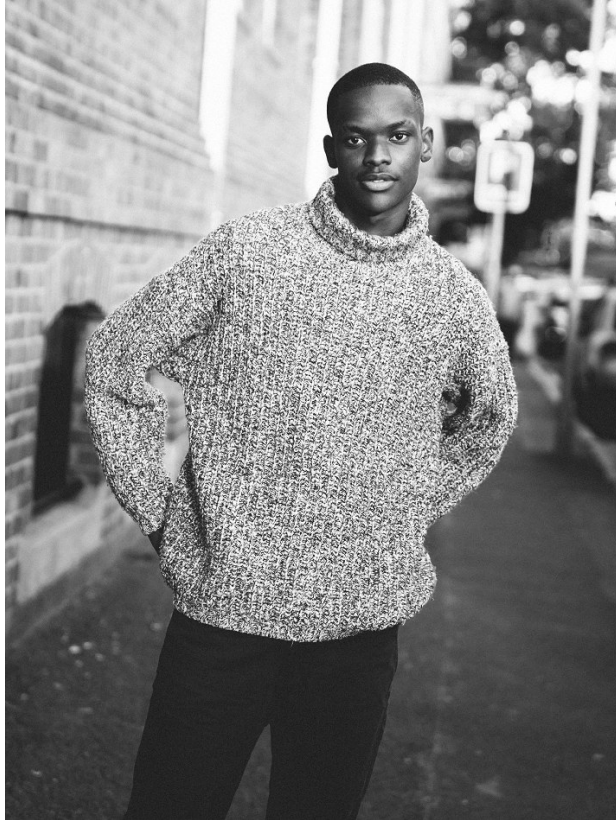

BOSS MODELS

CAPE TOWN

THOKOZANI MOSKOWU

Height: 185cm Chest: 88cm Waist: 66cm Suit: 34 L Shoe: 9 UK Hair: Black Eyes: Brown

BOSS MODELS

CAPE TOWN

THOKOZANI MOSKOWU

Height: 185cm Chest: 88cm Waist: 66cm Suit: 34 L Shoe: 9 UK Hair: Black Eyes: Brown