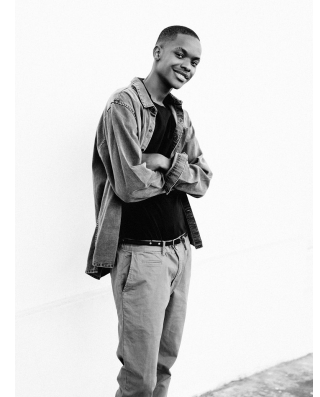

BOSS MODELS

CAPE TOWN

THOKOZANI MOSKOWU

Height: 185cm Chest: 88cm Waist: 66cm Suit: 34 L Shoe: 9 UK Hair: Black Eyes: Brown