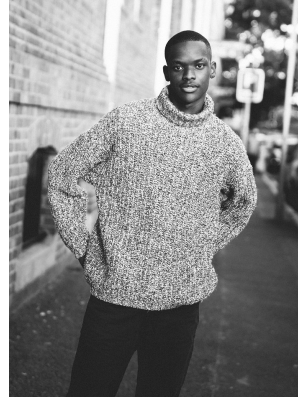

BOSS MODELS

CAPE TOWN

THOKOZANI MOSKOWU

Height: 185cm Chest: 88cm Waist: 66cm Suit: 34 L Shoe: 9 UK Hair: Black Eyes: Brown