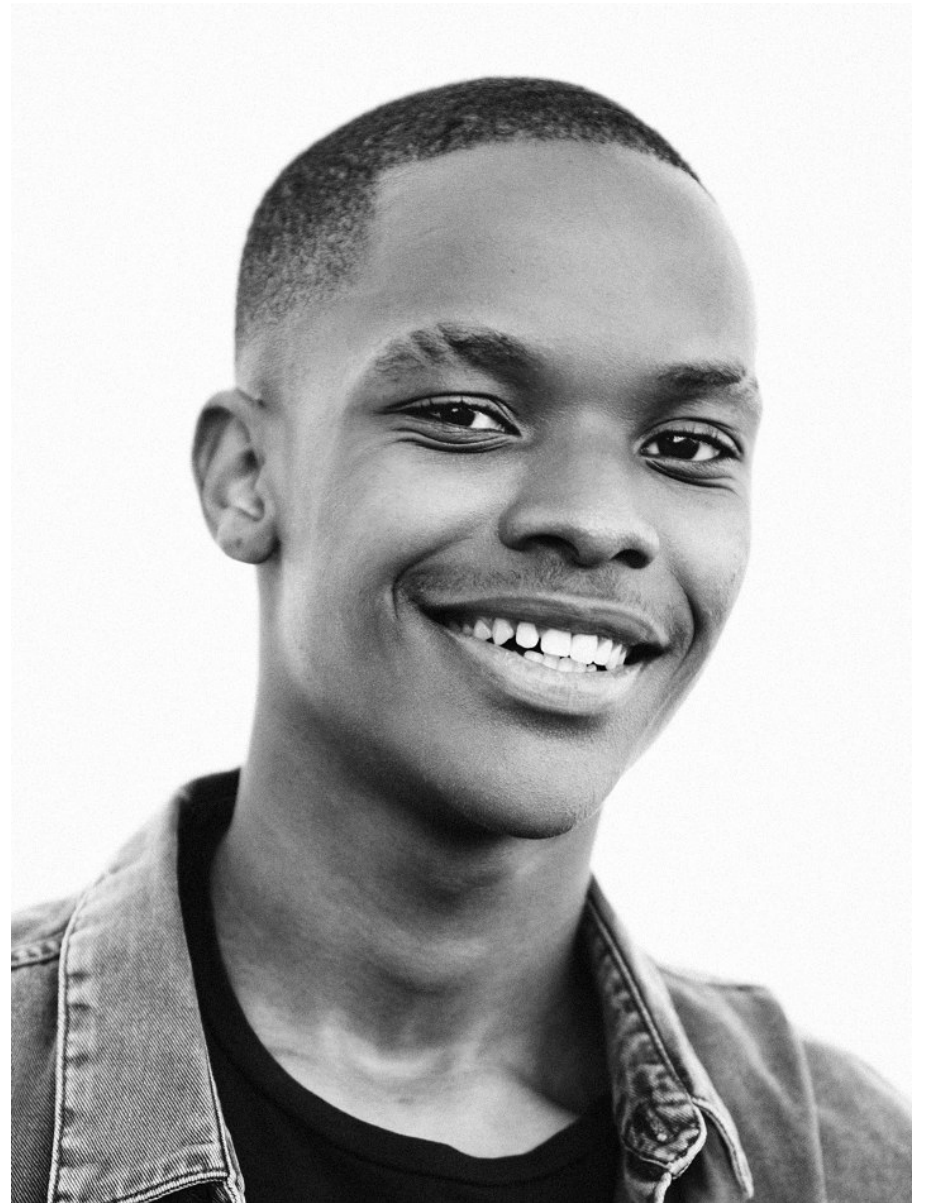

BOSS MODELS

CAPE TOWN

THOKOZANI MOSKOWU

Height: 185cm Chest: 88cm Waist: 66cm Suit: 34 L Shoe: 9 UK Hair: Black Eyes: Brown

BOSS MODELS

CAPE TOWN

THOKOZANI MOSKOWU

Height: 185cm Chest: 88cm Waist: 66cm Suit: 34 L Shoe: 9 UK Hair: Black Eyes: Brown