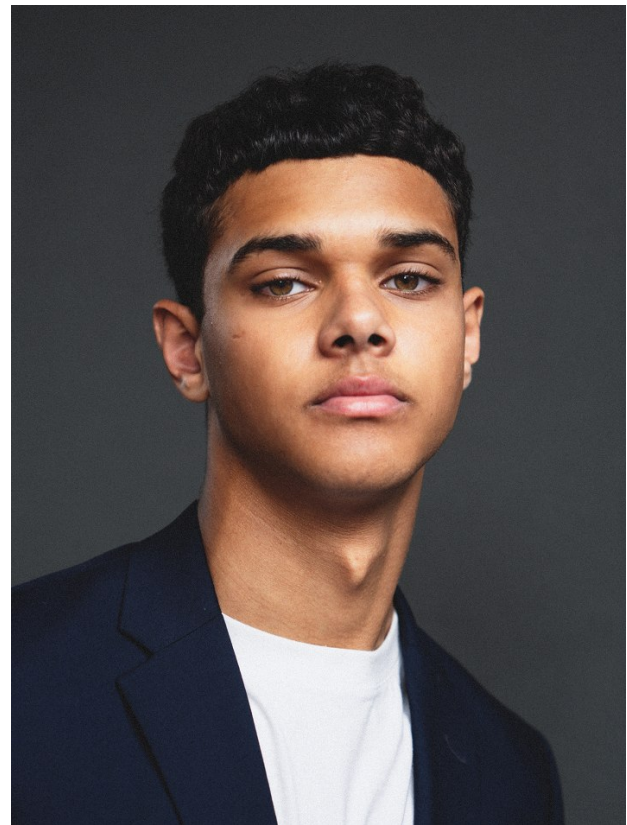

BOSS MODELS

CAPE TOWN

DANIEL VAN REENEN

Height: 183cm Chest: 98cm Waist: 76cm Suit: R Shoe: 11 UK Hair: Dark Brown Eyes: Hazel

BOSS MODELS

CAPE TOWN

DANIEL VAN REENEN

Height: 183cm Chest: 98cm Waist: 76cm Suit: R Shoe: 11 UK Hair: Dark Brown Eyes: Hazel