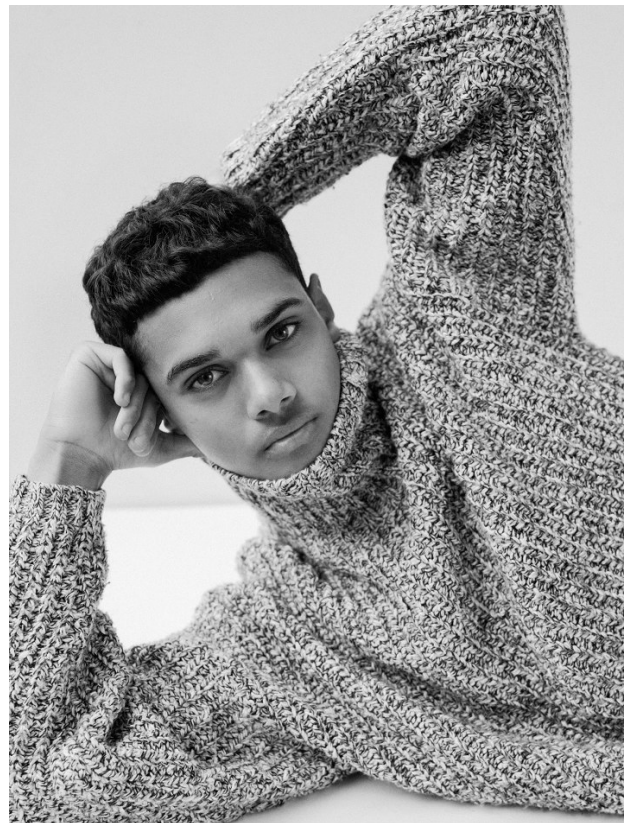

BOSS MODELS

CAPE TOWN

DANIEL VAN REENEN

Height: 183cm Chest: 98cm Waist: 76cm Suit: R Shoe: 11 UK Hair: Dark Brown Eyes: Hazel

BOSS MODELS

CAPE TOWN

DANIEL VAN REENEN

Height: 183cm Chest: 98cm Waist: 76cm Suit: R Shoe: 11 UK Hair: Dark Brown Eyes: Hazel