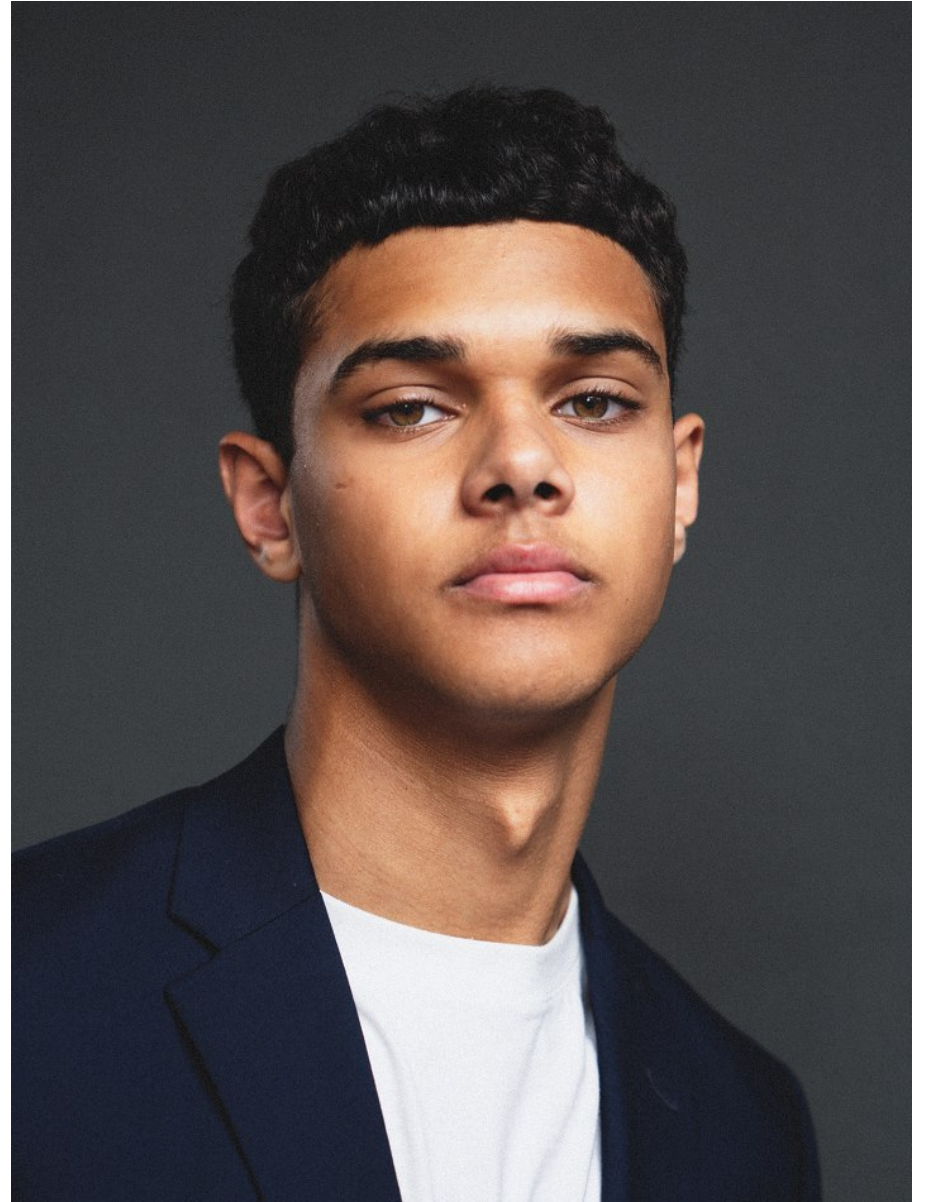

# BOSS MODELS

CAPE TOWN

**DANIEL VAN REENEN**

Height: 183cm Chest: 98cm Waist: 76cm Suit: R Shoe: 11 UK Hair: Dark Brown Eyes: Hazel

# BOSS MODELS

CAPE TOWN

DANIEL VAN REENEN

Height: 183cm Chest: 98cm Waist: 76cm Suit: R Shoe: 11 UK Hair: Dark Brown Eyes: Hazel