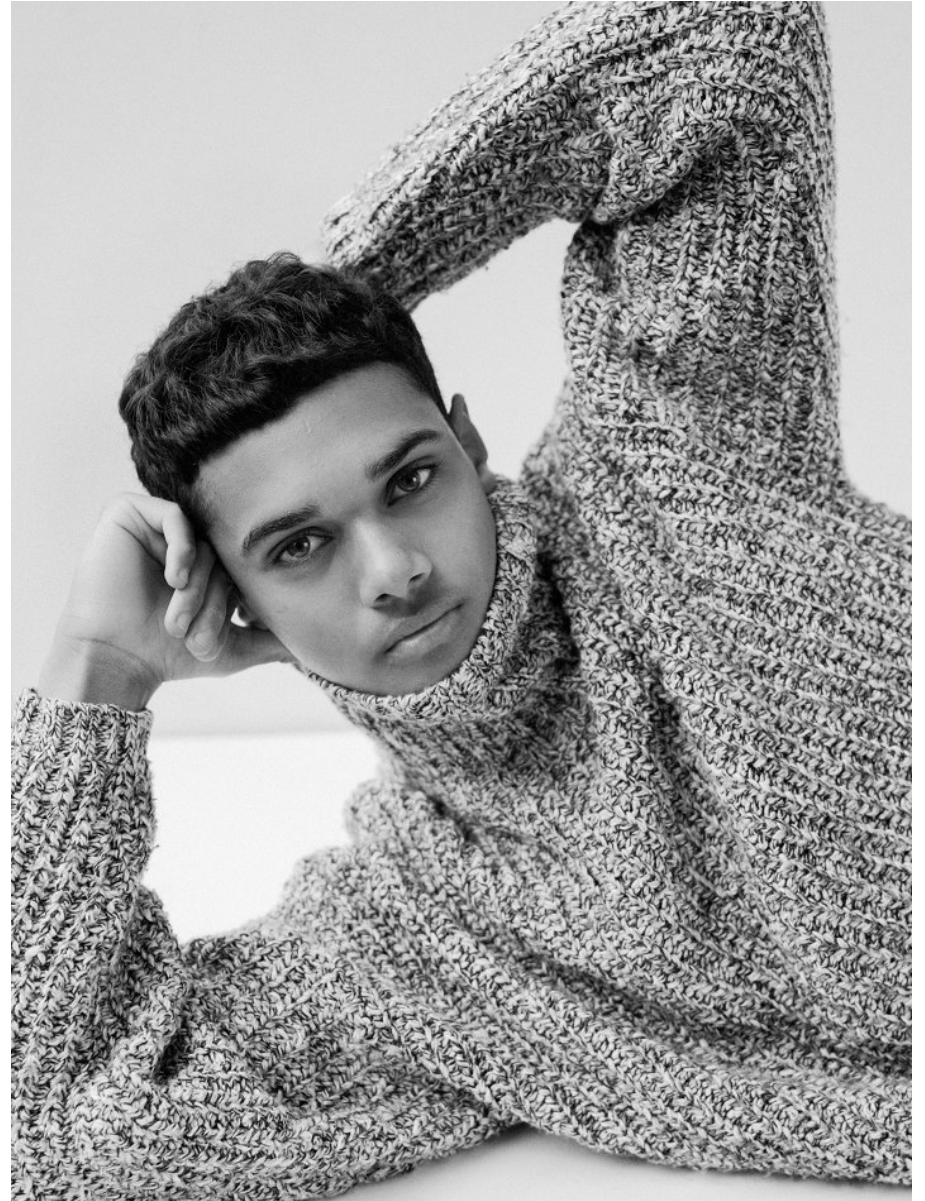

# BOSS MODELS

CAPE TOWN

**DANIEL VAN REENEN**

Height: 183cm Chest: 98cm Waist: 76cm Suit: R Shoe: 11 UK Hair: Dark Brown Eyes: Hazel

# BOSS MODELS

CAPE TOWN

DANIEL VAN REENEN

Height: 183cm Chest: 98cm Waist: 76cm Suit: R Shoe: 11 UK Hair: Dark Brown Eyes: Hazel